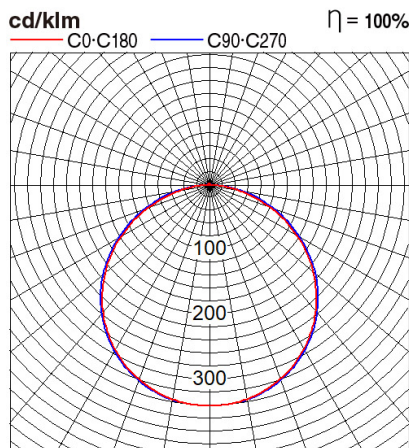

## Dimension and Materials

## Photometric Chart

Ref. No.	
Type of Luminaire	Baselight Standard Baselight (Pro) SP 2G
Set Model No.	<b>NNFC7052188</b>
Type of Light Source	LED
Power Input	36W
System Lumen Output	4400 lm
System Efficacy	122 lm/W
Power Voltage	220-240V
Power Factor	0.9
Lifetime	30000H(L70)
CCT	3000K
CRI	80
SDCM	
Input Frequency	50/60Hz
Dimming	non-Dimmable
Dimming Range	
UGR	
Glare Cut Angle	
Beam Angle	
Rotation Angle	
Tilt Angle	
IP code	20
IK code	
Ambient Temperature Range	5 - 35°C
Surge Protection	
Classification of Luminaires	Class II
THDi	<10%
Effective Projected Area	
Driver	External
Cut Out Size	
Dimensions	295mm*1195mm*35mm
Weight	2 kg
Body	SPCC(White)
Reflector	
Diffuser	PS(Frost)
Trim	Aluminium(White)
Casing	
Country of Origin	China
Brand	Panasonic
Remarks	