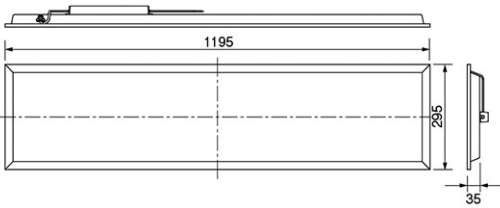

## Dimension and Materials

## Photometric Chart

Ref. No.	
Type of Luminaire	Baselight Standard Baselight (Pro) SP 2G
Set Model No.	<b>NNFC7052188</b>
Type of Light Source	LED
Power Input	36W
System Lumen Output	4400 lm
System Efficacy	122 lm/W
Power Voltage	220-240V
Power Factor	0.9
Lifetime	30000H(L70)
CCT	3000K
CRI	80
SDCM	
Input Frequency	50/60Hz
Dimming	non-Dimmable
Dimming Range	
UGR	
Glare Cut Angle	
Beam Angle	
Rotation Angle	
Tilt Angle	
IP code	20
IK code	
Ambient Temperature Range	5 - 35°C
Surge Protection	
Classification of Luminaires	Class II
THDi	<10%
Effective Projected Area	
Driver	External
Cut Out Size	
Dimensions	295mm*1195mm*35mm
Weight	2 kg
Body	SPCC(White)
Reflector	
Diffuser	PS(Frost)
Trim	Aluminium(White)
Casing	
Country of Origin	China
Brand	Panasonic
Remarks	