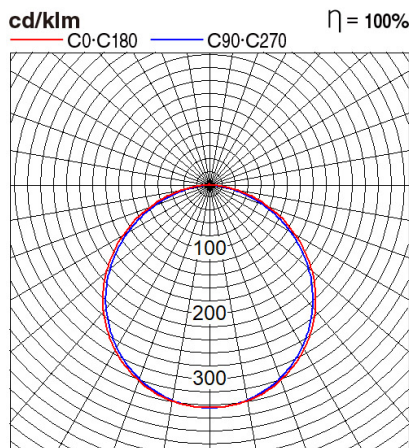

## Dimension and Materials

## Photometric Chart

Ref. No.	
Type of Luminaire	Baselight Standard Baselight (Pro) SP 2G
Set Model No.	<b>NNFC7055088</b>
Type of Light Source	LED
Power Input	36W
System Lumen Output	3900 lm
System Efficacy	108 lm/W
Power Voltage	220-240V
Power Factor	0.9
Lifetime	30000H(L70)
CCT	4000K
CRI	80
SDCM	<5
Input Frequency	50/60Hz
Dimming	non-Dimmable
Dimming Range	
UGR	
Glare Cut Angle	
Beam Angle	
Rotation Angle	
Tilt Angle	
IP code	20
IK code	
Ambient Temperature Range	5 - 35°C
Surge Protection	
Classification of Luminaires	Class II
THDi	<10%
Effective Projected Area	
Driver	External
Cut Out Size	
Dimensions	595mm*595mm*35mm
Weight	2 kg
Body	SPCC(White)
Reflector	
Diffuser	PS(Frost)
Trim	Aluminium(White)
Casing	
Country of Origin	China
Brand	Panasonic
Remarks	