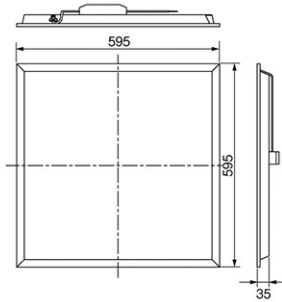

## Dimension and Materials

## Photometric Chart

Ref. No.	
Type of Luminaire	Baselight Standard Baselight (Pro) SP 2G
Set Model No.	<b>NNFC7055088</b>
Type of Light Source	LED
Power Input	36W
System Lumen Output	3900 lm
System Efficacy	108 lm/W
Power Voltage	220-240V
Power Factor	0.9
Lifetime	30000H(L70)
CCT	4000K
CRI	80
SDCM	<5
Input Frequency	50/60Hz
Dimming	non-Dimmable
Dimming Range	
UGR	
Glare Cut Angle	
Beam Angle	
Rotation Angle	
Tilt Angle	
IP code	20
IK code	
Ambient Temperature Range	5 - 35°C
Surge Protection	
Classification of Luminaires	Class II
THDi	<10%
Effective Projected Area	
Driver	External
Cut Out Size	
Dimensions	595mm*595mm*35mm
Weight	2 kg
Body	SPCC(White)
Reflector	
Diffuser	PS(Frost)
Trim	Aluminium(White)
Casing	
Country of Origin	China
Brand	Panasonic
Remarks	