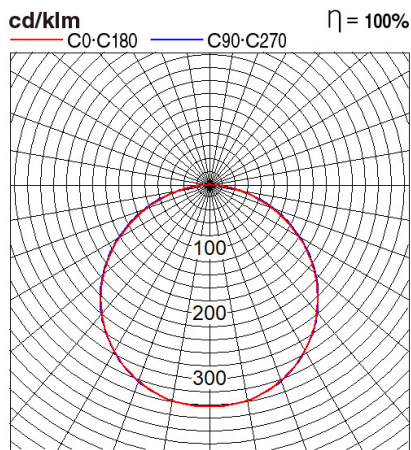

## Dimension and Materials

## Photometric Chart

Ref. No.	
Type of Luminaire	Baselight Standard Baselight (Pro) SP 2G
Set Model No.	<b>NNFC7055188</b>
Type of Light Source	LED
Power Input	36W
System Lumen Output	4400 lm
System Efficacy	122 lm/W
Power Voltage	220-240V
Power Factor	0.9
Lifetime	30000H(L70)
CCT	4000K
CRI	80
SDCM	
Input Frequency	50/60Hz
Dimming	non-Dimmable
Dimming Range	
UGR	
Glare Cut Angle	
Beam Angle	
Rotation Angle	
Tilt Angle	
IP code	20
IK code	
Ambient Temperature Range	5 - 35°C
Surge Protection	
Classification of Luminaires	Class II
THDi	<10%
Effective Projected Area	
Driver	External
Cut Out Size	
Dimensions	595mm*595mm*35mm
Weight	2 kg
Body	SPCC(White)
Reflector	
Diffuser	PS(Frost)
Trim	Aluminium(White)
Casing	
Country of Origin	China
Brand	Panasonic
Remarks	