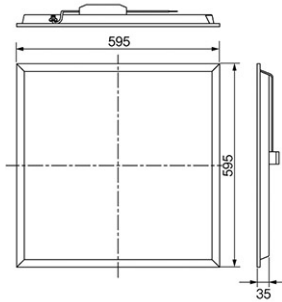

## Dimension and Materials

## Photometric Chart

Ref. No.	
Type of Luminaire	Baselight Standard Baselight (Pro) SP 2G
Set Model No.	<b>NNFC7055188</b>
Type of Light Source	LED
Power Input	36W
System Lumen Output	4400 lm
System Efficacy	122 lm/W
Power Voltage	220-240V
Power Factor	0.9
Lifetime	30000H(L70)
CCT	4000K
CRI	80
SDCM	
Input Frequency	50/60Hz
Dimming	non-Dimmable
Dimming Range	
UGR	
Glare Cut Angle	
Beam Angle	
Rotation Angle	
Tilt Angle	
IP code	20
IK code	
Ambient Temperature Range	5 - 35°C
Surge Protection	
Classification of Luminaires	Class II
THDi	<10%
Effective Projected Area	
Driver	External
Cut Out Size	
Dimensions	595mm*595mm*35mm
Weight	2 kg
Body	SPCC(White)
Reflector	
Diffuser	PS(Frost)
Trim	Aluminium(White)
Casing	
Country of Origin	China
Brand	Panasonic
Remarks	