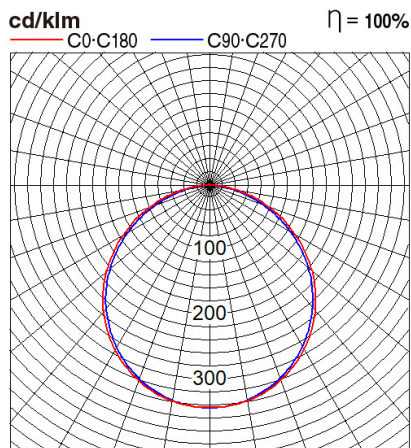

## Dimension and Materials

## Photometric Chart

Ref. No.	
Type of Luminaire	Baselight Standard Baselight (Pro) SP 2G
Set Model No.	<b>NNFC7056088</b>
Type of Light Source	LED
Power Input	36W
System Lumen Output	3900 lm
System Efficacy	108 lm/W
Power Voltage	220-240V
Power Factor	0.9
Lifetime	30000H(L70)
CCT	6500K
CRI	80
SDCM	<5
Input Frequency	50/60Hz
Dimming	non-Dimmable
Dimming Range	
UGR	
Glare Cut Angle	
Beam Angle	
Rotation Angle	
Tilt Angle	
IP code	20
IK code	
Ambient Temperature Range	5 - 35°C
Surge Protection	
Classification of Luminaires	Class II
THDi	<10%
Effective Projected Area	
Driver	External
Cut Out Size	
Dimensions	595mm*595mm*35mm
Weight	2 kg
Body	SPCC(White)
Reflector	
Diffuser	PS(Frost)
Trim	Aluminium(White)
Casing	
Country of Origin	China
Brand	Panasonic
Remarks	