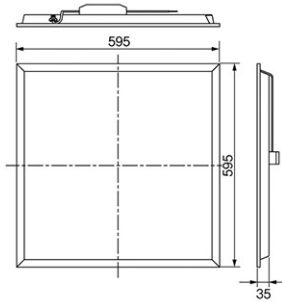

## Dimension and Materials

## Photometric Chart

Ref. No.	
Type of Luminaire	Baselight Standard Baselight (Pro) SP 2G
Set Model No.	<b>NNFC7056088</b>
Type of Light Source	LED
Power Input	36W
System Lumen Output	3900 lm
System Efficacy	108 lm/W
Power Voltage	220-240V
Power Factor	0.9
Lifetime	30000H(L70)
CCT	6500K
CRI	80
SDCM	<5
Input Frequency	50/60Hz
Dimming	non-Dimmable
Dimming Range	
UGR	
Glare Cut Angle	
Beam Angle	
Rotation Angle	
Tilt Angle	
IP code	20
IK code	
Ambient Temperature Range	5 - 35°C
Surge Protection	
Classification of Luminaires	Class II
THDi	<10%
Effective Projected Area	
Driver	External
Cut Out Size	
Dimensions	595mm*595mm*35mm
Weight	2 kg
Body	SPCC(White)
Reflector	
Diffuser	PS(Frost)
Trim	Aluminium(White)
Casing	
Country of Origin	China
Brand	Panasonic
Remarks	