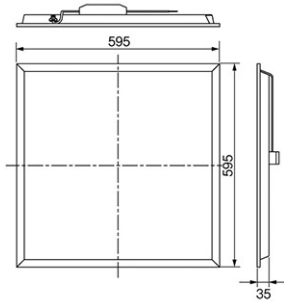

Certificates & Standards

RoHs / TISI / SIRIM

Dimension and Materials

Photometric Chart

Ref. No.	
Type of Luminaire	Baselight Standard Baselight (Pro) SP 2G
Set Model No.	NNFC7056188
Type of Light Source	LED
Power Input	36W
System Lumen Output	4400 lm
System Efficacy	122 lm/W
Power Voltage	220-240V
Power Factor	0.9
Lifetime	30000H(L70)
CCT	6500K
CRI	80
SDCM	
Input Frequency	50/60Hz
Dimming	non-Dimmable
Dimming Range	
UGR	
Glare Cut Angle	
Beam Angle	
Rotation Angle	
Tilt Angle	
IP code	20
IK code	
Ambient Temperature Range	5 - 35°C
Surge Protection	
Classification of Luminaires	Class II
THDi	<10%
Effective Projected Area	
Driver	External
Cut Out Size	
Dimensions	595mm*595mm*35mm
Weight	2 kg
Body	SPCC(White)
Reflector	
Diffuser	PS(Frost)
Trim	Aluminium(White)
Casing	
Country of Origin	China
Brand	Panasonic
Remarks	