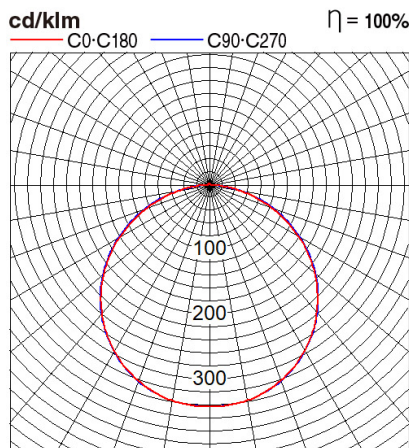

Certificates & Standards

RoHs / TISI / SIRIM

Dimension and Materials

Photometric Chart

Ref. No.	
Type of Luminaire	Baselight Standard Baselight (Pro) SP 2G
Set Model No.	NNFC7056188
Type of Light Source	LED
Power Input	36W
System Lumen Output	4400 lm
System Efficacy	122 lm/W
Power Voltage	220-240V
Power Factor	0.9
Lifetime	30000H(L70)
CCT	6500K
CRI	80
SDCM	
Input Frequency	50/60Hz
Dimming	non-Dimmable
Dimming Range	
UGR	
Glare Cut Angle	
Beam Angle	
Rotation Angle	
Tilt Angle	
IP code	20
IK code	
Ambient Temperature Range	5 - 35°C
Surge Protection	
Classification of Luminaires	Class II
THDi	<10%
Effective Projected Area	
Driver	External
Cut Out Size	
Dimensions	595mm*595mm*35mm
Weight	2 kg
Body	SPCC(White)
Reflector	
Diffuser	PS(Frost)
Trim	Aluminium(White)
Casing	
Country of Origin	China
Brand	Panasonic
Remarks	