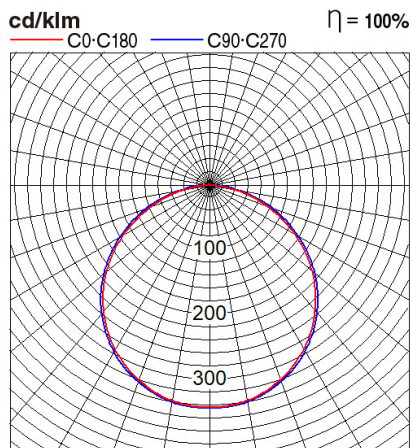

Certificates & Standards

RoHs / TISI / SIRIM

Dimension and Materials

Photometric Chart

Ref. No.	
Type of Luminaire	Baselight Standard Baselight (Pro) SP 2G
Set Model No.	NNFC7057088
Type of Light Source	LED
Power Input	36W
System Lumen Output	3900 lm
System Efficacy	108 lm/W
Power Voltage	220-240V
Power Factor	0.9
Lifetime	30000H(L70)
CCT	4000K
CRI	80
SDCM	<5
Input Frequency	50/60Hz
Dimming	non-Dimmable
Dimming Range	
UGR	
Glare Cut Angle	
Beam Angle	
Rotation Angle	
Tilt Angle	
IP code	20
IK code	
Ambient Temperature Range	5 - 35°C
Surge Protection	
Classification of Luminaires	Class II
THDi	<10%
Effective Projected Area	
Driver	External
Cut Out Size	
Dimensions	295mm*1195mm*35mm
Weight	2 kg
Body	SPCC(White)
Reflector	
Diffuser	PS(Frost)
Trim	Aluminium(White)
Casing	
Country of Origin	China
Brand	Panasonic
Remarks	