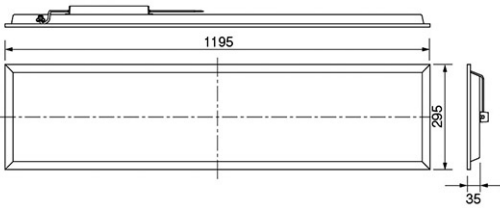

Certificates & Standards

RoHs / TISI / SIRIM

Dimension and Materials

Photometric Chart

Ref. No.	
Type of Luminaire	Baselight Standard Baselight (Pro) SP 2G
Set Model No.	NNFC7057088
Type of Light Source	LED
Power Input	36W
System Lumen Output	3900 lm
System Efficacy	108 lm/W
Power Voltage	220-240V
Power Factor	0.9
Lifetime	30000H(L70)
CCT	4000K
CRI	80
SDCM	<5
Input Frequency	50/60Hz
Dimming	non-Dimmable
Dimming Range	
UGR	
Glare Cut Angle	
Beam Angle	
Rotation Angle	
Tilt Angle	
IP code	20
IK code	
Ambient Temperature Range	5 - 35°C
Surge Protection	
Classification of Luminaires	Class II
THDi	<10%
Effective Projected Area	
Driver	External
Cut Out Size	
Dimensions	295mm*1195mm*35mm
Weight	2 kg
Body	SPCC(White)
Reflector	
Diffuser	PS(Frost)
Trim	Aluminium(White)
Casing	
Country of Origin	China
Brand	Panasonic
Remarks	