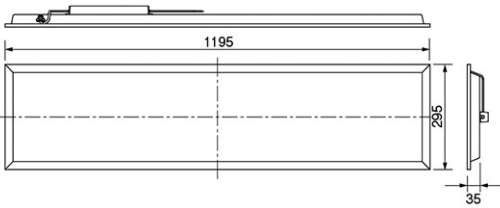

Certificates & Standards

RoHs / TISI / SIRIM

Dimension and Materials

Photometric Chart

Ref. No.	
Type of Luminaire	Baselight
	Standard Baselight (Pro)
	SP 2G
Set Model No.	NNFC7058088
Type of Light Source	LED
Power Input	36W
System Lumen Output	3900 lm
System Efficacy	108 lm/W
Power Voltage	220-240V
Power Factor	0.9
Lifetime	30000H(L70)
CCT	6500K
CRI	80
SDCM	<5
Input Frequency	50/60Hz
Dimming	non-Dimmable
Dimming Range	
UGR	
Glare Cut Angle	
Beam Angle	
Rotation Angle	
Tilt Angle	
IP code	20
IK code	
Ambient Temperature Range	5 - 35°C
Surge Protection	
Classification of Luminaires	Class II
THDi	<10%
Effective Projected Area	
Driver	External
Cut Out Size	
Dimensions	295mm*1195mm*35mm
Weight	2 kg
Body	SPCC(White)
Reflector	
Diffuser	PS(Frost)
Trim	Aluminium(White)
Casing	
Country of Origin	China
Brand	Panasonic
Remarks	