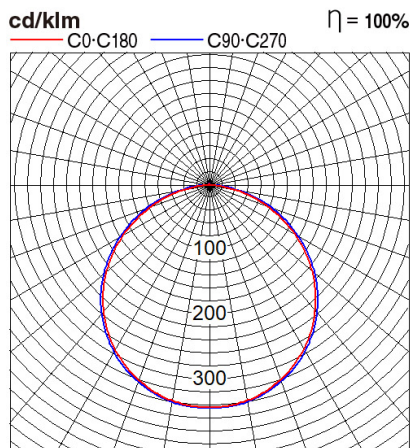

Certificates & Standards

RoHs / TISI / SIRIM

Dimension and Materials

Photometric Chart

Ref. No.	
Type of Luminaire	Baselight
	Standard Baselight (Pro)
	SP 2G
Set Model No.	NNFC7058088
Type of Light Source	LED
Power Input	36W
System Lumen Output	3900 lm
System Efficacy	108 lm/W
Power Voltage	220-240V
Power Factor	0.9
Lifetime	30000H(L70)
CCT	6500K
CRI	80
SDCM	<5
Input Frequency	50/60Hz
Dimming	non-Dimmable
Dimming Range	
UGR	
Glare Cut Angle	
Beam Angle	
Rotation Angle	
Tilt Angle	
IP code	20
IK code	
Ambient Temperature Range	5 - 35°C
Surge Protection	
Classification of Luminaires	Class II
THDi	<10%
Effective Projected Area	
Driver	External
Cut Out Size	
Dimensions	295mm*1195mm*35mm
Weight	2 kg
Body	SPCC(White)
Reflector	
Diffuser	PS(Frost)
Trim	Aluminium(White)
Casing	
Country of Origin	China
Brand	Panasonic
Remarks	