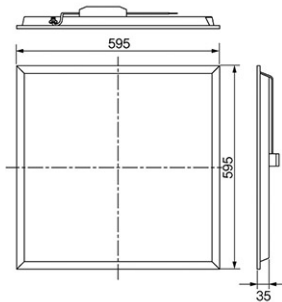

Certificates & Standards

RoHs / TISI

Dimension and Materials

Photometric Chart

Ref. No.	
Type of Luminaire	Baselight
	DALI Baselight
	Ex 2G
Set Model No.	NNFC70600DZ88
Type of Light Source	LED
Power Input	36W
System Lumen Output	3900 lm
System Efficacy	108 lm/W
Power Voltage	220-240V
Power Factor	0.9
Lifetime	50000H(L70)
CCT	3000K
CRI	80
SDCM	<5
Input Frequency	50/60Hz
Dimming	Dimmable
Dimming Range	1-100%
UGR	
Glare Cut Angle	
Beam Angle	
Rotation Angle	
Tilt Angle	
IP code	20
IK code	
Ambient Temperature Range	5 - 35°C
Surge Protection	
Classification of Luminaires	Class II
THDi	<10%
Effective Projected Area	
Driver	External
Cut Out Size	
Dimensions	595mm*595mm*35mm
Weight	2 kg
Body	SPCC(White)
Reflector	
Diffuser	PS(Frost)
Trim	Aluminium(White)
Casing	
Country of Origin	China
Brand	Panasonic
Remarks	