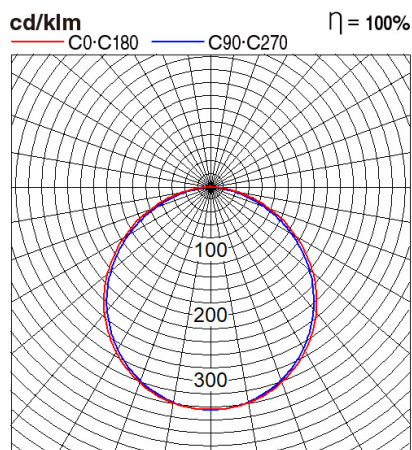

Certificates & Standards

RoHs / TISI

Dimension and Materials

Photometric Chart

Ref. No.	
Type of Luminaire	Baselight
	DALI Baselight
	Ex 2G
Set Model No.	NNFC70600DZ88
Type of Light Source	LED
Power Input	36W
System Lumen Output	3900 lm
System Efficacy	108 lm/W
Power Voltage	220-240V
Power Factor	0.9
Lifetime	50000H(L70)
CCT	3000K
CRI	80
SDCM	<5
Input Frequency	50/60Hz
Dimming	Dimmable
Dimming Range	1-100%
UGR	
Glare Cut Angle	
Beam Angle	
Rotation Angle	
Tilt Angle	
IP code	20
IK code	
Ambient Temperature Range	5 - 35°C
Surge Protection	
Classification of Luminaires	Class II
THDi	<10%
Effective Projected Area	
Driver	External
Cut Out Size	
Dimensions	595mm*595mm*35mm
Weight	2 kg
Body	SPCC(White)
Reflector	
Diffuser	PS(Frost)
Trim	Aluminium(White)
Casing	
Country of Origin	China
Brand	Panasonic
Remarks	