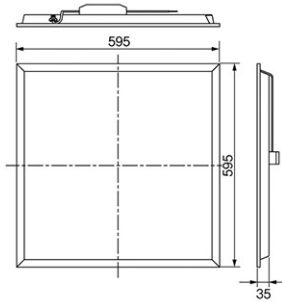

Certificates & Standards

RoHs / CISPR15 / TISI / CR

Dimension and Materials

Photometric Chart

Ref. No.	
Type of Luminaire	Baselight Standard Baselight (Pro) Ex 2G
Set Model No.	NNFC70600LE88
Type of Light Source	LED
Power Input	36W
System Lumen Output	3900 lm
System Efficacy	108 lm/W
Power Voltage	220-240V
Power Factor	0.9
Lifetime	50000H(L70)
CCT	3000K
CRI	80
SDCM	<5
Input Frequency	50/60Hz
Dimming	non-Dimmable
Dimming Range	
UGR	
Glare Cut Angle	
Beam Angle	
Rotation Angle	
Tilt Angle	
IP code	20
IK code	
Ambient Temperature Range	5 - 35°C
Surge Protection	
Classification of Luminaires	Class II
THDi	<10%
Effective Projected Area	
Driver	External
Cut Out Size	
Dimensions	595mm*595mm*35mm
Weight	2 kg
Body	SPCC(White)
Reflector	
Diffuser	PS(Frost)
Trim	Aluminium(White)
Casing	
Country of Origin	China
Brand	Panasonic
Remarks	