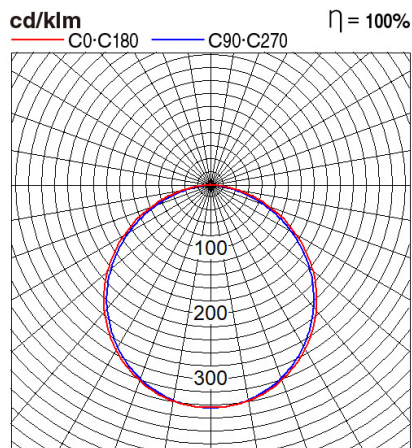

Certificates & Standards

RoHs / CISPR15 / TISI / CR

Dimension and Materials

Photometric Chart

Ref. No.	
Type of Luminaire	Baselight Standard Baselight (Pro) Ex 2G
Set Model No.	NNFC70600LE88
Type of Light Source	LED
Power Input	36W
System Lumen Output	3900 lm
System Efficacy	108 lm/W
Power Voltage	220-240V
Power Factor	0.9
Lifetime	50000H(L70)
CCT	3000K
CRI	80
SDCM	<5
Input Frequency	50/60Hz
Dimming	non-Dimmable
Dimming Range	
UGR	
Glare Cut Angle	
Beam Angle	
Rotation Angle	
Tilt Angle	
IP code	20
IK code	
Ambient Temperature Range	5 - 35°C
Surge Protection	
Classification of Luminaires	Class II
THDi	<10%
Effective Projected Area	
Driver	External
Cut Out Size	
Dimensions	595mm*595mm*35mm
Weight	2 kg
Body	SPCC(White)
Reflector	
Diffuser	PS(Frost)
Trim	Aluminium(White)
Casing	
Country of Origin	China
Brand	Panasonic
Remarks	