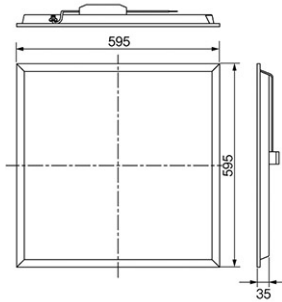

Certificates & Standards

RoHs / TISI

Dimension and Materials

Photometric Chart

Ref. No.	
Type of Luminaire	Baselight
	DALI Baselight
	Ex 2G
Set Model No.	NNFC70601DZ88
Type of Light Source	LED
Power Input	36W
System Lumen Output	4400 lm
System Efficacy	122 lm/W
Power Voltage	220-240V
Power Factor	0.9
Lifetime	50000H(L70)
CCT	3000K
CRI	80
SDCM	<5
Input Frequency	50/60Hz
Dimming	Dimmable
Dimming Range	1-100%
UGR	
Glare Cut Angle	
Beam Angle	
Rotation Angle	
Tilt Angle	
IP code	20
IK code	
Ambient Temperature Range	5 - 35°C
Surge Protection	
Classification of Luminaires	Class II
THDi	<10%
Effective Projected Area	
Driver	External
Cut Out Size	
Dimensions	595mm*595mm*35mm
Weight	2 kg
Body	SPCC(White)
Reflector	
Diffuser	PS(Frost)
Trim	Aluminium(White)
Casing	
Country of Origin	China
Brand	Panasonic
Remarks	