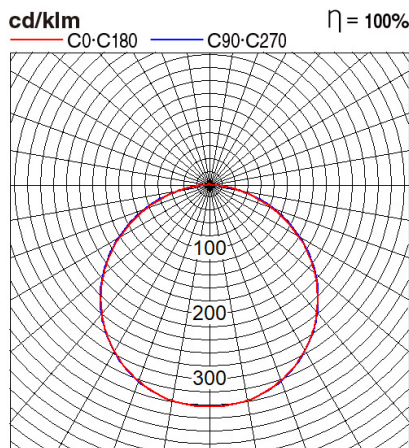

Certificates & Standards

RoHs / TISI

Dimension and Materials

Photometric Chart

Ref. No.	
Type of Luminaire	Baselight
	DALI Baselight
	Ex 2G
Set Model No.	NNFC70601DZ88
Type of Light Source	LED
Power Input	36W
System Lumen Output	4400 lm
System Efficacy	122 lm/W
Power Voltage	220-240V
Power Factor	0.9
Lifetime	50000H(L70)
CCT	3000K
CRI	80
SDCM	<5
Input Frequency	50/60Hz
Dimming	Dimmable
Dimming Range	1-100%
UGR	
Glare Cut Angle	
Beam Angle	
Rotation Angle	
Tilt Angle	
IP code	20
IK code	
Ambient Temperature Range	5 - 35°C
Surge Protection	
Classification of Luminaires	Class II
THDi	<10%
Effective Projected Area	
Driver	External
Cut Out Size	
Dimensions	595mm*595mm*35mm
Weight	2 kg
Body	SPCC(White)
Reflector	
Diffuser	PS(Frost)
Trim	Aluminium(White)
Casing	
Country of Origin	China
Brand	Panasonic
Remarks	