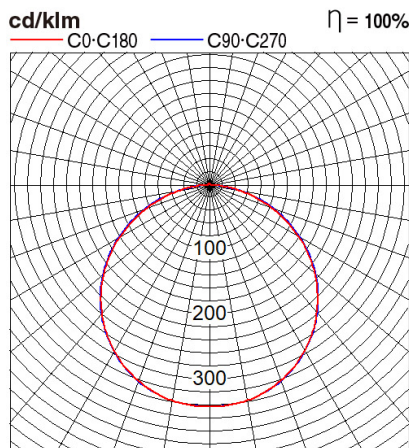

Certificates & Standards

RoHs / CISPR15 / TISI / CR

Dimension and Materials

Photometric Chart

Ref. No.	
Type of Luminaire	Baselight Standard Baselight (Pro) Ex 2G
Set Model No.	NNFC70601LE88
Type of Light Source	LED
Power Input	36W
System Lumen Output	4400 lm
System Efficacy	122 lm/W
Power Voltage	220-240V
Power Factor	0.9
Lifetime	50000H(L70)
CCT	3000K
CRI	80
SDCM	
Input Frequency	50/60Hz
Dimming	non-Dimmable
Dimming Range	
UGR	
Glare Cut Angle	
Beam Angle	
Rotation Angle	
Tilt Angle	
IP code	20
IK code	
Ambient Temperature Range	5 - 35°C
Surge Protection	
Classification of Luminaires	Class II
THDi	<10%
Effective Projected Area	
Driver	External
Cut Out Size	
Dimensions	595mm*595mm*35mm
Weight	2 kg
Body	SPCC(White)
Reflector	
Diffuser	PS(Frost)
Trim	Aluminium(White)
Casing	
Country of Origin	China
Brand	Panasonic
Remarks	