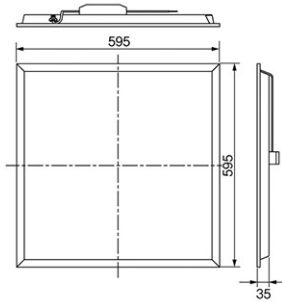

Certificates & Standards

RoHs / CISPR15 / TISI / CR

Dimension and Materials

Photometric Chart

Ref. No.	
Type of Luminaire	Baselight Standard Baselight (Pro) Ex 2G
Set Model No.	NNFC70601LE88
Type of Light Source	LED
Power Input	36W
System Lumen Output	4400 lm
System Efficacy	122 lm/W
Power Voltage	220-240V
Power Factor	0.9
Lifetime	50000H(L70)
CCT	3000K
CRI	80
SDCM	
Input Frequency	50/60Hz
Dimming	non-Dimmable
Dimming Range	
UGR	
Glare Cut Angle	
Beam Angle	
Rotation Angle	
Tilt Angle	
IP code	20
IK code	
Ambient Temperature Range	5 - 35°C
Surge Protection	
Classification of Luminaires	Class II
THDi	<10%
Effective Projected Area	
Driver	External
Cut Out Size	
Dimensions	595mm*595mm*35mm
Weight	2 kg
Body	SPCC(White)
Reflector	
Diffuser	PS(Frost)
Trim	Aluminium(White)
Casing	
Country of Origin	China
Brand	Panasonic
Remarks	