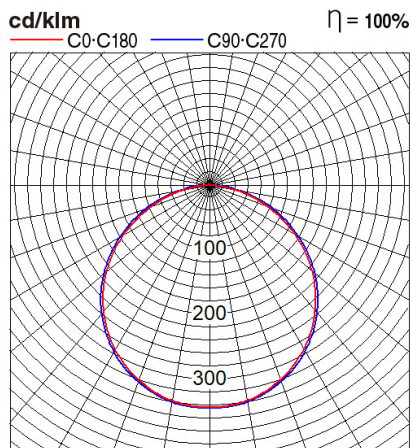

## Dimension and Materials

## Photometric Chart

Ref. No.	
Type of Luminaire	Baselight DALI Baselight Ex 2G
Set Model No.	<b>NNFC70620DZ88</b>
Type of Light Source	LED
Power Input	36W
System Lumen Output	3900 lm
System Efficacy	108 lm/W
Power Voltage	220-240V
Power Factor	0.9
Lifetime	50000H(L70)
CCT	3000K
CRI	80
SDCM	<5
Input Frequency	50/60Hz
Dimming	Dimmable
Dimming Range	1-100%
UGR	
Glare Cut Angle	
Beam Angle	
Rotation Angle	
Tilt Angle	
IP code	20
IK code	
Ambient Temperature Range	5 - 35°C
Surge Protection	
Classification of Luminaires	Class II
THDi	<10%
Effective Projected Area	
Driver	External
Cut Out Size	
Dimensions	295mm*1195mm*35mm
Weight	2 kg
Body	SPCC(White)
Reflector	
Diffuser	PS(Frost)
Trim	Aluminium(White)
Casing	
Country of Origin	China
Brand	Panasonic
Remarks	