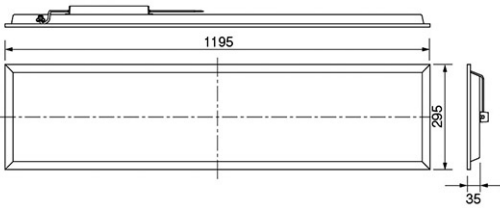

## Dimension and Materials

## Photometric Chart

Ref. No.	
Type of Luminaire	Baselight DALI Baselight Ex 2G
Set Model No.	<b>NNFC70620DZ88</b>
Type of Light Source	LED
Power Input	36W
System Lumen Output	3900 lm
System Efficacy	108 lm/W
Power Voltage	220-240V
Power Factor	0.9
Lifetime	50000H(L70)
CCT	3000K
CRI	80
SDCM	<5
Input Frequency	50/60Hz
Dimming	Dimmable
Dimming Range	1-100%
UGR	
Glare Cut Angle	
Beam Angle	
Rotation Angle	
Tilt Angle	
IP code	20
IK code	
Ambient Temperature Range	5 - 35°C
Surge Protection	
Classification of Luminaires	Class II
THDi	<10%
Effective Projected Area	
Driver	External
Cut Out Size	
Dimensions	295mm*1195mm*35mm
Weight	2 kg
Body	SPCC(White)
Reflector	
Diffuser	PS(Frost)
Trim	Aluminium(White)
Casing	
Country of Origin	China
Brand	Panasonic
Remarks	