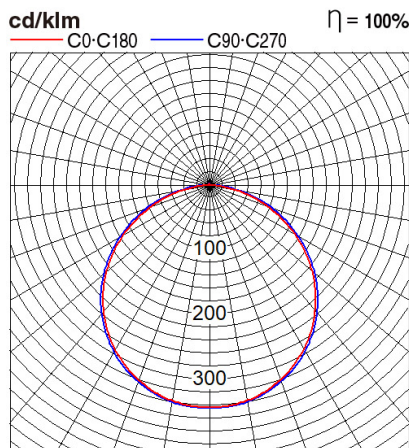

Certificates & Standards

RoHs / CISPR15 / TISI / CR

Dimension and Materials

Photometric Chart

Ref. No.	
Type of Luminaire	Baselight Standard Baselight (Pro) Ex 2G
Set Model No.	NNFC70620LE88
Type of Light Source	LED
Power Input	36W
System Lumen Output	3900 lm
System Efficacy	108 lm/W
Power Voltage	220-240V
Power Factor	0.9
Lifetime	50000H(L70)
CCT	3000K
CRI	80
SDCM	<5
Input Frequency	50/60Hz
Dimming	non-Dimmable
Dimming Range	
UGR	
Glare Cut Angle	
Beam Angle	
Rotation Angle	
Tilt Angle	
IP code	20
IK code	
Ambient Temperature Range	5 - 35°C
Surge Protection	
Classification of Luminaires	Class II
THDi	<10%
Effective Projected Area	
Driver	External
Cut Out Size	
Dimensions	295mm*1195mm*35mm
Weight	2 kg
Body	SPCC(White)
Reflector	
Diffuser	PS(Frost)
Trim	Aluminium(White)
Casing	
Country of Origin	China
Brand	Panasonic
Remarks	