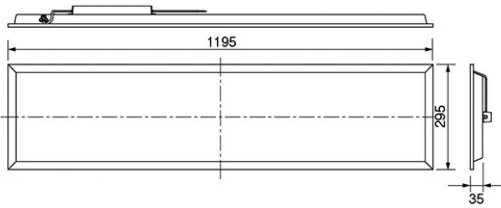

Certificates & Standards

RoHs / CISPR15 / TISI / CR

Dimension and Materials

Photometric Chart

Ref. No.	
Type of Luminaire	Baselight Standard Baselight (Pro) Ex 2G
Set Model No.	NNFC70620LE88
Type of Light Source	LED
Power Input	36W
System Lumen Output	3900 lm
System Efficacy	108 lm/W
Power Voltage	220-240V
Power Factor	0.9
Lifetime	50000H(L70)
CCT	3000K
CRI	80
SDCM	<5
Input Frequency	50/60Hz
Dimming	non-Dimmable
Dimming Range	
UGR	
Glare Cut Angle	
Beam Angle	
Rotation Angle	
Tilt Angle	
IP code	20
IK code	
Ambient Temperature Range	5 - 35°C
Surge Protection	
Classification of Luminaires	Class II
THDi	<10%
Effective Projected Area	
Driver	External
Cut Out Size	
Dimensions	295mm*1195mm*35mm
Weight	2 kg
Body	SPCC(White)
Reflector	
Diffuser	PS(Frost)
Trim	Aluminium(White)
Casing	
Country of Origin	China
Brand	Panasonic
Remarks	