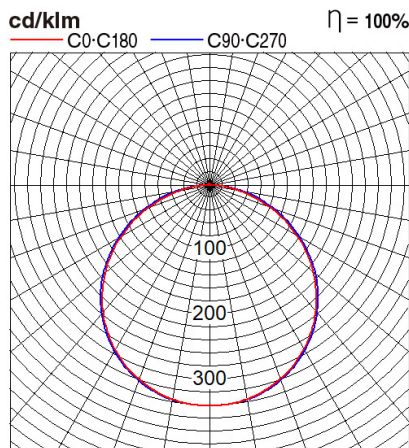

Certificates & Standards

RoHs / TISI

Dimension and Materials

Photometric Chart

Ref. No.	
Type of Luminaire	Baselight
	DALI Baselight
	Ex 2G
Set Model No.	NNFC70621DZ88
Type of Light Source	LED
Power Input	36W
System Lumen Output	4400 lm
System Efficacy	122 lm/W
Power Voltage	220-240V
Power Factor	0.9
Lifetime	50000H(L70)
CCT	3000K
CRI	80
SDCM	<5
Input Frequency	50/60Hz
Dimming	Dimmable
Dimming Range	1-100%
UGR	
Glare Cut Angle	
Beam Angle	
Rotation Angle	
Tilt Angle	
IP code	20
IK code	
Ambient Temperature Range	5 - 35°C
Surge Protection	
Classification of Luminaires	Class II
THDi	<10%
Effective Projected Area	
Driver	External
Cut Out Size	
Dimensions	295mm*1195mm*35mm
Weight	2 kg
Body	SPCC(White)
Reflector	
Diffuser	PS(Frost)
Trim	Aluminium(White)
Casing	
Country of Origin	China
Brand	Panasonic
Remarks	