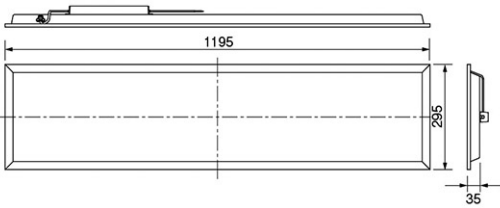

Certificates & Standards

RoHs / TISI

Dimension and Materials

Photometric Chart

Ref. No.	
Type of Luminaire	Baselight
	DALI Baselight
	Ex 2G
Set Model No.	NNFC70621DZ88
Type of Light Source	LED
Power Input	36W
System Lumen Output	4400 lm
System Efficacy	122 lm/W
Power Voltage	220-240V
Power Factor	0.9
Lifetime	50000H(L70)
CCT	3000K
CRI	80
SDCM	<5
Input Frequency	50/60Hz
Dimming	Dimmable
Dimming Range	1-100%
UGR	
Glare Cut Angle	
Beam Angle	
Rotation Angle	
Tilt Angle	
IP code	20
IK code	
Ambient Temperature Range	5 - 35°C
Surge Protection	
Classification of Luminaires	Class II
THDi	<10%
Effective Projected Area	
Driver	External
Cut Out Size	
Dimensions	295mm*1195mm*35mm
Weight	2 kg
Body	SPCC(White)
Reflector	
Diffuser	PS(Frost)
Trim	Aluminium(White)
Casing	
Country of Origin	China
Brand	Panasonic
Remarks	