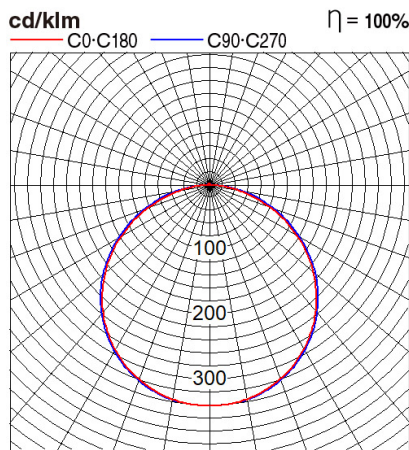

Certificates & Standards

RoHs / CISPR15 / TISI / CR

Dimension and Materials

Photometric Chart

Ref. No.	
Type of Luminaire	Baselight Standard Baselight (Pro) Ex 2G
Set Model No.	NNFC70621LE88
Type of Light Source	LED
Power Input	36W
System Lumen Output	4400 lm
System Efficacy	122 lm/W
Power Voltage	220-240V
Power Factor	0.9
Lifetime	50000H(L70)
CCT	3000K
CRI	80
SDCM	
Input Frequency	50/60Hz
Dimming	non-Dimmable
Dimming Range	
UGR	
Glare Cut Angle	
Beam Angle	
Rotation Angle	
Tilt Angle	
IP code	20
IK code	
Ambient Temperature Range	5 - 35°C
Surge Protection	
Classification of Luminaires	Class II
THDi	<10%
Effective Projected Area	
Driver	External
Cut Out Size	
Dimensions	295mm*1195mm*35mm
Weight	2 kg
Body	SPCC(White)
Reflector	
Diffuser	PS(Frost)
Trim	Aluminium(White)
Casing	
Country of Origin	China
Brand	Panasonic
Remarks	