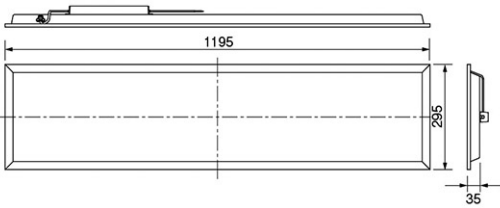

Certificates & Standards

RoHs / CISPR15 / TISI / CR

Dimension and Materials

Photometric Chart

Ref. No.	
Type of Luminaire	Baselight Standard Baselight (Pro) Ex 2G
Set Model No.	NNFC70621LE88
Type of Light Source	LED
Power Input	36W
System Lumen Output	4400 lm
System Efficacy	122 lm/W
Power Voltage	220-240V
Power Factor	0.9
Lifetime	50000H(L70)
CCT	3000K
CRI	80
SDCM	
Input Frequency	50/60Hz
Dimming	non-Dimmable
Dimming Range	
UGR	
Glare Cut Angle	
Beam Angle	
Rotation Angle	
Tilt Angle	
IP code	20
IK code	
Ambient Temperature Range	5 - 35°C
Surge Protection	
Classification of Luminaires	Class II
THDi	<10%
Effective Projected Area	
Driver	External
Cut Out Size	
Dimensions	295mm*1195mm*35mm
Weight	2 kg
Body	SPCC(White)
Reflector	
Diffuser	PS(Frost)
Trim	Aluminium(White)
Casing	
Country of Origin	China
Brand	Panasonic
Remarks	