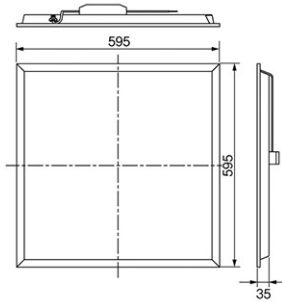

Panasonic

Certificates & Standards

RoHs / TISI

Dimension and Materials

Photometric Chart

Ref. No.	
Type of Luminaire	Baselight
	DALI Baselight
	Ex 2G
Set Model No.	NNFC70650DZ88
Type of Light Source	LED
Power Input	36W
System Lumen Output	3900 lm
System Efficacy	108 lm/W
Power Voltage	220-240V
Power Factor	0.9
Lifetime	50000H(L70)
CCT	4000K
CRI	80
SDCM	<5
Input Frequency	50/60Hz
Dimming	Dimmable
Dimming Range	1-100%
UGR	
Glare Cut Angle	
Beam Angle	
Rotation Angle	
Tilt Angle	
IP code	20
IK code	
Ambient Temperature Range	5 - 35°C
Surge Protection	
Classification of Luminaires	Class II
THDi	<10%
Effective Projected Area	
Driver	External
Cut Out Size	
Dimensions	595mm*595mm*35mm
Weight	2 kg
Body	SPCC(White)
Reflector	
Diffuser	PS(Frost)
Trim	Aluminium(White)
Casing	
Country of Origin	China
Brand	Panasonic
Remarks	