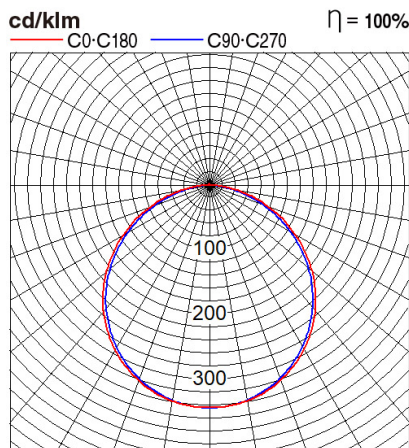

Panasonic

Certificates & Standards

RoHs / TISI

Dimension and Materials

Photometric Chart

Ref. No.	
Type of Luminaire	Baselight
	DALI Baselight
	Ex 2G
Set Model No.	NNFC70650DZ88
Type of Light Source	LED
Power Input	36W
System Lumen Output	3900 lm
System Efficacy	108 lm/W
Power Voltage	220-240V
Power Factor	0.9
Lifetime	50000H(L70)
CCT	4000K
CRI	80
SDCM	<5
Input Frequency	50/60Hz
Dimming	Dimmable
Dimming Range	1-100%
UGR	
Glare Cut Angle	
Beam Angle	
Rotation Angle	
Tilt Angle	
IP code	20
IK code	
Ambient Temperature Range	5 - 35°C
Surge Protection	
Classification of Luminaires	Class II
THDi	<10%
Effective Projected Area	
Driver	External
Cut Out Size	
Dimensions	595mm*595mm*35mm
Weight	2 kg
Body	SPCC(White)
Reflector	
Diffuser	PS(Frost)
Trim	Aluminium(White)
Casing	
Country of Origin	China
Brand	Panasonic
Remarks	