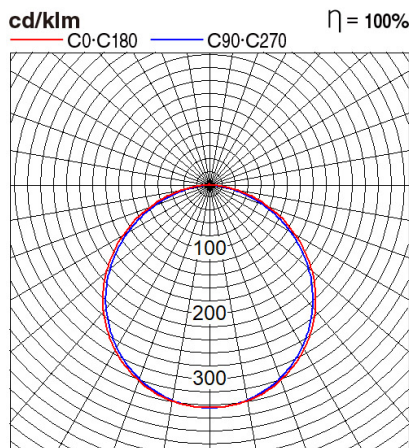

Certificates & Standards

RoHs / CISPR15 / TISI / CR

Dimension and Materials

Photometric Chart

Ref. No.	
Type of Luminaire	Baselight Standard Baselight (Pro) Ex 2G
Set Model No.	NNFC70650LE88
Type of Light Source	LED
Power Input	36W
System Lumen Output	3900 lm
System Efficacy	108 lm/W
Power Voltage	220-240V
Power Factor	0.9
Lifetime	50000H(L70)
CCT	4000K
CRI	80
SDCM	<5
Input Frequency	50/60Hz
Dimming	non-Dimmable
Dimming Range	
UGR	
Glare Cut Angle	
Beam Angle	
Rotation Angle	
Tilt Angle	
IP code	20
IK code	
Ambient Temperature Range	5 - 35°C
Surge Protection	
Classification of Luminaires	Class II
THDi	<10%
Effective Projected Area	
Driver	External
Cut Out Size	
Dimensions	595mm*595mm*35mm
Weight	2 kg
Body	SPCC(White)
Reflector	
Diffuser	PS(Frost)
Trim	Aluminium(White)
Casing	
Country of Origin	China
Brand	Panasonic
Remarks	