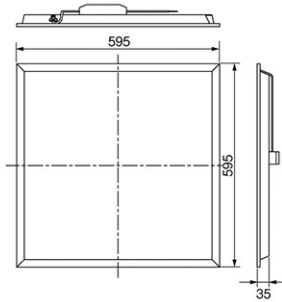

Certificates & Standards

RoHs / CISPR15 / TISI / CR

Dimension and Materials

Photometric Chart

Ref. No.	
Type of Luminaire	Baselight Standard Baselight (Pro) Ex 2G
Set Model No.	NNFC70650LE88
Type of Light Source	LED
Power Input	36W
System Lumen Output	3900 lm
System Efficacy	108 lm/W
Power Voltage	220-240V
Power Factor	0.9
Lifetime	50000H(L70)
CCT	4000K
CRI	80
SDCM	<5
Input Frequency	50/60Hz
Dimming	non-Dimmable
Dimming Range	
UGR	
Glare Cut Angle	
Beam Angle	
Rotation Angle	
Tilt Angle	
IP code	20
IK code	
Ambient Temperature Range	5 - 35°C
Surge Protection	
Classification of Luminaires	Class II
THDi	<10%
Effective Projected Area	
Driver	External
Cut Out Size	
Dimensions	595mm*595mm*35mm
Weight	2 kg
Body	SPCC(White)
Reflector	
Diffuser	PS(Frost)
Trim	Aluminium(White)
Casing	
Country of Origin	China
Brand	Panasonic
Remarks	