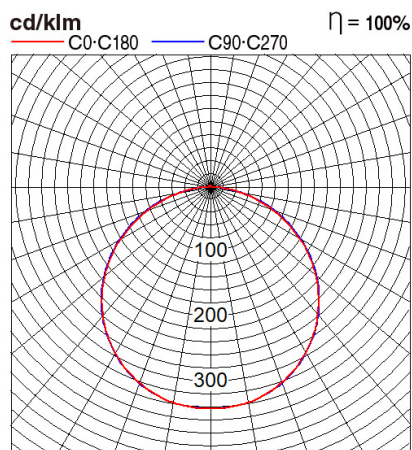

Certificates & Standards

RoHs / CISPR15 / TISI / CR

Dimension and Materials

Photometric Chart

Ref. No.	
Type of Luminaire	Baselight
	DALI Baselight
	Ex 2G
Set Model No.	NNFC70651DZ88
Type of Light Source	LED
Power Input	36W
System Lumen Output	4400 lm
System Efficacy	122 lm/W
Power Voltage	220-240V
Power Factor	0.9
Lifetime	50000H(L70)
CCT	4000K
CRI	80
SDCM	<5
Input Frequency	50/60Hz
Dimming	Dimmable
Dimming Range	1-100%
UGR	
Glare Cut Angle	
Beam Angle	
Rotation Angle	
Tilt Angle	
IP code	20
IK code	
Ambient Temperature Range	5 - 35°C
Surge Protection	
Classification of Luminaires	Class II
THDi	<10%
Effective Projected Area	
Driver	External
Cut Out Size	
Dimensions	595mm*595mm*35mm
Weight	2 kg
Body	SPCC(White)
Reflector	
Diffuser	PS(Frost)
Trim	Aluminium(White)
Casing	
Country of Origin	China
Brand	Panasonic
Remarks	