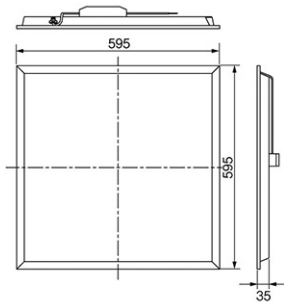

Certificates & Standards

RoHs / CISPR15 / TISI / CR

Dimension and Materials

Photometric Chart

Ref. No.	
Type of Luminaire	Baselight
	DALI Baselight
	Ex 2G
Set Model No.	NNFC70651DZ88
Type of Light Source	LED
Power Input	36W
System Lumen Output	4400 lm
System Efficacy	122 lm/W
Power Voltage	220-240V
Power Factor	0.9
Lifetime	50000H(L70)
CCT	4000K
CRI	80
SDCM	<5
Input Frequency	50/60Hz
Dimming	Dimmable
Dimming Range	1-100%
UGR	
Glare Cut Angle	
Beam Angle	
Rotation Angle	
Tilt Angle	
IP code	20
IK code	
Ambient Temperature Range	5 - 35°C
Surge Protection	
Classification of Luminaires	Class II
THDi	<10%
Effective Projected Area	
Driver	External
Cut Out Size	
Dimensions	595mm*595mm*35mm
Weight	2 kg
Body	SPCC(White)
Reflector	
Diffuser	PS(Frost)
Trim	Aluminium(White)
Casing	
Country of Origin	China
Brand	Panasonic
Remarks	