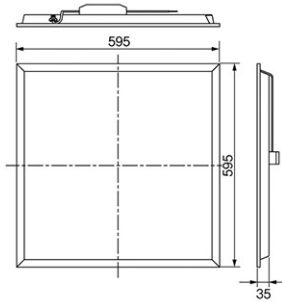

Certificates & Standards

RoHs / CISPR15 / TISI / CR

Dimension and Materials

Photometric Chart

Ref. No.	
Type of Luminaire	Baselight Standard Baselight (Pro) Ex 2G
Set Model No.	NNFC70651LE88
Type of Light Source	LED
Power Input	36W
System Lumen Output	4400 lm
System Efficacy	122 lm/W
Power Voltage	220-240V
Power Factor	0.9
Lifetime	50000H(L70)
CCT	4000K
CRI	80
SDCM	
Input Frequency	50/60Hz
Dimming	non-Dimmable
Dimming Range	
UGR	
Glare Cut Angle	
Beam Angle	
Rotation Angle	
Tilt Angle	
IP code	20
IK code	
Ambient Temperature Range	5 - 35°C
Surge Protection	
Classification of Luminaires	Class II
THDi	<10%
Effective Projected Area	
Driver	External
Cut Out Size	
Dimensions	595mm*595mm*35mm
Weight	2 kg
Body	SPCC(White)
Reflector	
Diffuser	PS(Frost)
Trim	Aluminium(White)
Casing	
Country of Origin	China
Brand	Panasonic
Remarks	