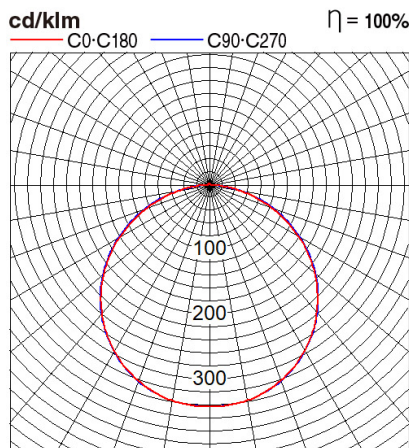

Certificates & Standards

RoHs / CISPR15 / TISI / CR

Dimension and Materials

Photometric Chart

Ref. No.	
Type of Luminaire	Baselight Standard Baselight (Pro) Ex 2G
Set Model No.	NNFC70651LE88
Type of Light Source	LED
Power Input	36W
System Lumen Output	4400 lm
System Efficacy	122 lm/W
Power Voltage	220-240V
Power Factor	0.9
Lifetime	50000H(L70)
CCT	4000K
CRI	80
SDCM	
Input Frequency	50/60Hz
Dimming	non-Dimmable
Dimming Range	
UGR	
Glare Cut Angle	
Beam Angle	
Rotation Angle	
Tilt Angle	
IP code	20
IK code	
Ambient Temperature Range	5 - 35°C
Surge Protection	
Classification of Luminaires	Class II
THDi	<10%
Effective Projected Area	
Driver	External
Cut Out Size	
Dimensions	595mm*595mm*35mm
Weight	2 kg
Body	SPCC(White)
Reflector	
Diffuser	PS(Frost)
Trim	Aluminium(White)
Casing	
Country of Origin	China
Brand	Panasonic
Remarks	