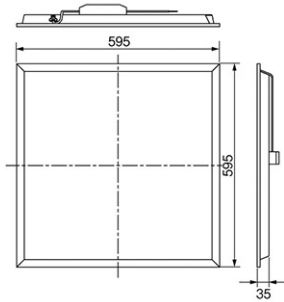

Certificates & Standards

RoHs / TISI

Dimension and Materials

Photometric Chart

Ref. No.	
Type of Luminaire	Baselight DALI Baselight Ex 2G
Set Model No.	NNFC70660DZ88
Type of Light Source	LED
Power Input	36W
System Lumen Output	3900 lm
System Efficacy	108 lm/W
Power Voltage	220-240V
Power Factor	0.9
Lifetime	50000H(L70)
CCT	6500K
CRI	80
SDCM	<5
Input Frequency	50/60Hz
Dimming	Dimmable
Dimming Range	1-100%
UGR	
Glare Cut Angle	
Beam Angle	
Rotation Angle	
Tilt Angle	
IP code	20
IK code	
Ambient Temperature Range	5 - 35°C
Surge Protection	
Classification of Luminaires	Class II
THDi	<10%
Effective Projected Area	
Driver	External
Cut Out Size	
Dimensions	595mm*595mm*35mm
Weight	2 kg
Body	SPCC(White)
Reflector	
Diffuser	PS(Frost)
Trim	Aluminium(White)
Casing	
Country of Origin	China
Brand	Panasonic
Remarks	