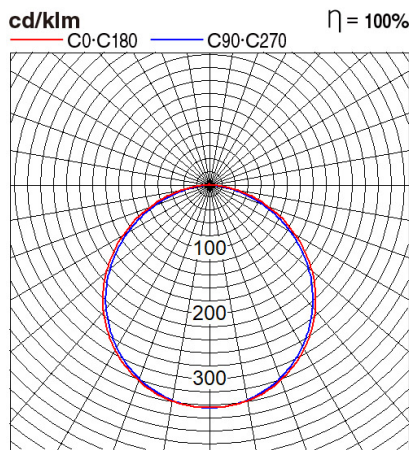

Certificates & Standards

RoHs / TISI

Dimension and Materials

Photometric Chart

Ref. No.	
Type of Luminaire	Baselight DALI Baselight Ex 2G
Set Model No.	NNFC70660DZ88
Type of Light Source	LED
Power Input	36W
System Lumen Output	3900 lm
System Efficacy	108 lm/W
Power Voltage	220-240V
Power Factor	0.9
Lifetime	50000H(L70)
CCT	6500K
CRI	80
SDCM	<5
Input Frequency	50/60Hz
Dimming	Dimmable
Dimming Range	1-100%
UGR	
Glare Cut Angle	
Beam Angle	
Rotation Angle	
Tilt Angle	
IP code	20
IK code	
Ambient Temperature Range	5 - 35°C
Surge Protection	
Classification of Luminaires	Class II
THDi	<10%
Effective Projected Area	
Driver	External
Cut Out Size	
Dimensions	595mm*595mm*35mm
Weight	2 kg
Body	SPCC(White)
Reflector	
Diffuser	PS(Frost)
Trim	Aluminium(White)
Casing	
Country of Origin	China
Brand	Panasonic
Remarks	