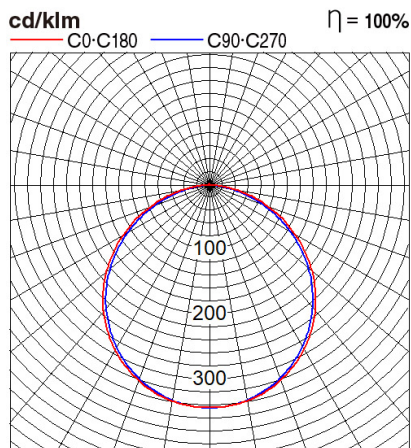

Certificates & Standards

RoHs / CISPR15 / TISI / CR

Dimension and Materials

Photometric Chart

Ref. No.	
Type of Luminaire	Baselight Standard Baselight (Pro) Ex 2G
Set Model No.	NNFC70660LE88
Type of Light Source	LED
Power Input	36W
System Lumen Output	3900 lm
System Efficacy	108 lm/W
Power Voltage	220-240V
Power Factor	0.9
Lifetime	50000H(L70)
CCT	6500K
CRI	80
SDCM	<5
Input Frequency	50/60Hz
Dimming	non-Dimmable
Dimming Range	
UGR	
Glare Cut Angle	
Beam Angle	
Rotation Angle	
Tilt Angle	
IP code	20
IK code	
Ambient Temperature Range	5 - 35°C
Surge Protection	
Classification of Luminaires	Class II
THDi	<10%
Effective Projected Area	
Driver	External
Cut Out Size	
Dimensions	595mm*595mm*35mm
Weight	2 kg
Body	SPCC(White)
Reflector	
Diffuser	PS(Frost)
Trim	Aluminium(White)
Casing	
Country of Origin	China
Brand	Panasonic
Remarks	