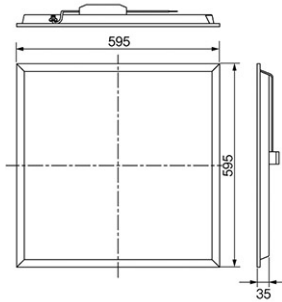

Certificates & Standards

RoHs / CISPR15 / TISI / CR

Dimension and Materials

Photometric Chart

Ref. No.	
Type of Luminaire	Baselight Standard Baselight (Pro) Ex 2G
Set Model No.	NNFC70660LE88
Type of Light Source	LED
Power Input	36W
System Lumen Output	3900 lm
System Efficacy	108 lm/W
Power Voltage	220-240V
Power Factor	0.9
Lifetime	50000H(L70)
CCT	6500K
CRI	80
SDCM	<5
Input Frequency	50/60Hz
Dimming	non-Dimmable
Dimming Range	
UGR	
Glare Cut Angle	
Beam Angle	
Rotation Angle	
Tilt Angle	
IP code	20
IK code	
Ambient Temperature Range	5 - 35°C
Surge Protection	
Classification of Luminaires	Class II
THDi	<10%
Effective Projected Area	
Driver	External
Cut Out Size	
Dimensions	595mm*595mm*35mm
Weight	2 kg
Body	SPCC(White)
Reflector	
Diffuser	PS(Frost)
Trim	Aluminium(White)
Casing	
Country of Origin	China
Brand	Panasonic
Remarks	