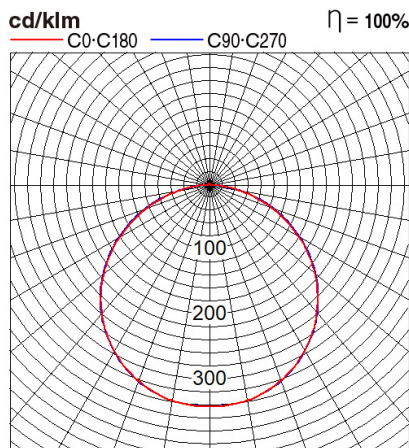

Certificates & Standards

RoHs / CISPR15 / TISI / CR

Dimension and Materials

Photometric Chart

Ref. No.	
Type of Luminaire	Baselight Standard Baselight (Pro) Ex 2G
Set Model No.	NNFC70661LE88
Type of Light Source	LED
Power Input	36W
System Lumen Output	4400 lm
System Efficacy	122 lm/W
Power Voltage	220-240V
Power Factor	0.9
Lifetime	50000H(L70)
CCT	6500K
CRI	80
SDCM	
Input Frequency	50/60Hz
Dimming	non-Dimmable
Dimming Range	
UGR	
Glare Cut Angle	
Beam Angle	
Rotation Angle	
Tilt Angle	
IP code	20
IK code	
Ambient Temperature Range	5 - 35°C
Surge Protection	
Classification of Luminaires	Class II
THDi	<10%
Effective Projected Area	
Driver	External
Cut Out Size	
Dimensions	595mm*595mm*35mm
Weight	2 kg
Body	SPCC(White)
Reflector	
Diffuser	PS(Frost)
Trim	Aluminium(White)
Casing	
Country of Origin	China
Brand	Panasonic
Remarks	