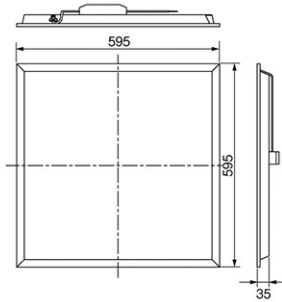

Certificates & Standards

RoHs / CISPR15 / TISI / CR

Dimension and Materials

Photometric Chart

Ref. No.	
Type of Luminaire	Baselight Standard Baselight (Pro) Ex 2G
Set Model No.	NNFC70661LE88
Type of Light Source	LED
Power Input	36W
System Lumen Output	4400 lm
System Efficacy	122 lm/W
Power Voltage	220-240V
Power Factor	0.9
Lifetime	50000H(L70)
CCT	6500K
CRI	80
SDCM	
Input Frequency	50/60Hz
Dimming	non-Dimmable
Dimming Range	
UGR	
Glare Cut Angle	
Beam Angle	
Rotation Angle	
Tilt Angle	
IP code	20
IK code	
Ambient Temperature Range	5 - 35°C
Surge Protection	
Classification of Luminaires	Class II
THDi	<10%
Effective Projected Area	
Driver	External
Cut Out Size	
Dimensions	595mm*595mm*35mm
Weight	2 kg
Body	SPCC(White)
Reflector	
Diffuser	PS(Frost)
Trim	Aluminium(White)
Casing	
Country of Origin	China
Brand	Panasonic
Remarks	