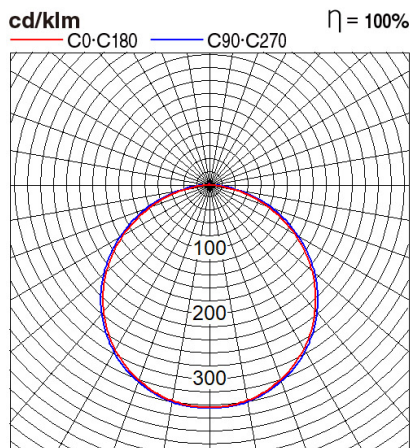

Certificates & Standards

RoHs / TISI

Dimension and Materials

Photometric Chart

Ref. No.	
Type of Luminaire	Baselight
	DALI Baselight
	Ex 2G
Set Model No.	NNFC70670DZ88
Type of Light Source	LED
Power Input	36W
System Lumen Output	3900 lm
System Efficacy	108 lm/W
Power Voltage	220-240V
Power Factor	0.9
Lifetime	50000H(L70)
CCT	4000K
CRI	80
SDCM	<5
Input Frequency	50/60Hz
Dimming	Dimmable
Dimming Range	1-100%
UGR	
Glare Cut Angle	
Beam Angle	
Rotation Angle	
Tilt Angle	
IP code	20
IK code	
Ambient Temperature Range	5 - 35°C
Surge Protection	
Classification of Luminaires	Class II
THDi	<10%
Effective Projected Area	
Driver	External
Cut Out Size	
Dimensions	295mm*1195mm*35mm
Weight	2 kg
Body	SPCC(White)
Reflector	
Diffuser	PS(Frost)
Trim	Aluminium(White)
Casing	
Country of Origin	China
Brand	Panasonic
Remarks	