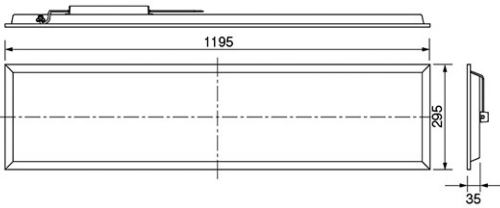

Certificates & Standards

RoHs / TISI

Dimension and Materials

Photometric Chart

Ref. No.	
Type of Luminaire	Baselight
	DALI Baselight
	Ex 2G
Set Model No.	NNFC70670DZ88
Type of Light Source	LED
Power Input	36W
System Lumen Output	3900 lm
System Efficacy	108 lm/W
Power Voltage	220-240V
Power Factor	0.9
Lifetime	50000H(L70)
CCT	4000K
CRI	80
SDCM	<5
Input Frequency	50/60Hz
Dimming	Dimmable
Dimming Range	1-100%
UGR	
Glare Cut Angle	
Beam Angle	
Rotation Angle	
Tilt Angle	
IP code	20
IK code	
Ambient Temperature Range	5 - 35°C
Surge Protection	
Classification of Luminaires	Class II
THDi	<10%
Effective Projected Area	
Driver	External
Cut Out Size	
Dimensions	295mm*1195mm*35mm
Weight	2 kg
Body	SPCC(White)
Reflector	
Diffuser	PS(Frost)
Trim	Aluminium(White)
Casing	
Country of Origin	China
Brand	Panasonic
Remarks	