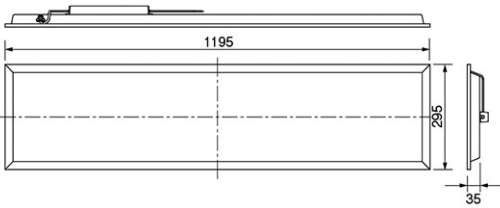

Certificates & Standards

RoHs / CISPR15 / TISI / CR

Dimension and Materials

Photometric Chart

Ref. No.	
Type of Luminaire	Baselight Standard Baselight (Pro) Ex 2G
Set Model No.	NNFC70670LE88
Type of Light Source	LED
Power Input	36W
System Lumen Output	3900 lm
System Efficacy	108 lm/W
Power Voltage	220-240V
Power Factor	0.9
Lifetime	50000H(L70)
CCT	4000K
CRI	80
SDCM	<5
Input Frequency	50/60Hz
Dimming	non-Dimmable
Dimming Range	
UGR	
Glare Cut Angle	
Beam Angle	
Rotation Angle	
Tilt Angle	
IP code	20
IK code	
Ambient Temperature Range	5 - 35°C
Surge Protection	
Classification of Luminaires	Class II
THDi	<10%
Effective Projected Area	
Driver	External
Cut Out Size	
Dimensions	295mm*1195mm*35mm
Weight	2 kg
Body	SPCC(White)
Reflector	
Diffuser	PS(Frost)
Trim	Aluminium(White)
Casing	
Country of Origin	China
Brand	Panasonic
Remarks	