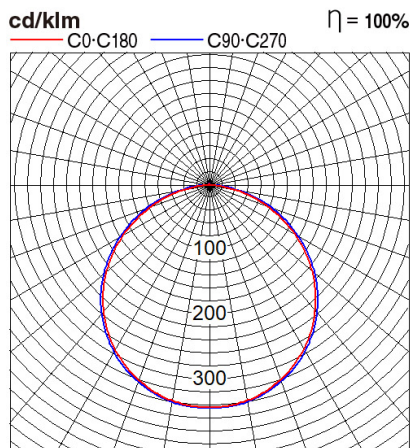

Certificates & Standards

RoHs / CISPR15 / TISI / CR

Dimension and Materials

Photometric Chart

Ref. No.	
Type of Luminaire	Baselight Standard Baselight (Pro) Ex 2G
Set Model No.	NNFC70670LE88
Type of Light Source	LED
Power Input	36W
System Lumen Output	3900 lm
System Efficacy	108 lm/W
Power Voltage	220-240V
Power Factor	0.9
Lifetime	50000H(L70)
CCT	4000K
CRI	80
SDCM	<5
Input Frequency	50/60Hz
Dimming	non-Dimmable
Dimming Range	
UGR	
Glare Cut Angle	
Beam Angle	
Rotation Angle	
Tilt Angle	
IP code	20
IK code	
Ambient Temperature Range	5 - 35°C
Surge Protection	
Classification of Luminaires	Class II
THDi	<10%
Effective Projected Area	
Driver	External
Cut Out Size	
Dimensions	295mm*1195mm*35mm
Weight	2 kg
Body	SPCC(White)
Reflector	
Diffuser	PS(Frost)
Trim	Aluminium(White)
Casing	
Country of Origin	China
Brand	Panasonic
Remarks	