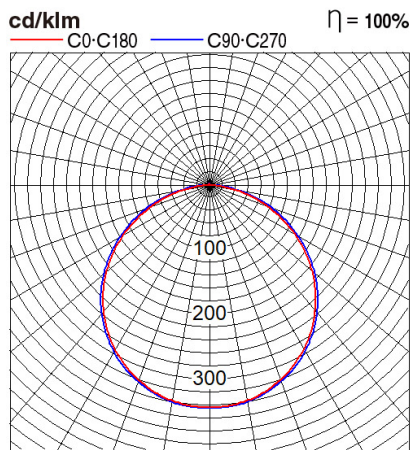

## Dimension and Materials

## Photometric Chart

Ref. No.	
Type of Luminaire	Baselight DALI Baselight Ex 2G
Set Model No.	<b>NNFC70680DZ88</b>
Type of Light Source	LED
Power Input	36W
System Lumen Output	3900 lm
System Efficacy	108 lm/W
Power Voltage	220-240V
Power Factor	0.9
Lifetime	50000H(L70)
CCT	6500K
CRI	80
SDCM	<5
Input Frequency	50/60Hz
Dimming	Dimmable
Dimming Range	1-100%
UGR	
Glare Cut Angle	
Beam Angle	
Rotation Angle	
Tilt Angle	
IP code	20
IK code	
Ambient Temperature Range	5 - 35°C
Surge Protection	
Classification of Luminaires	Class II
THDi	<10%
Effective Projected Area	
Driver	External
Cut Out Size	
Dimensions	295mm*1195mm*35mm
Weight	2 kg
Body	SPCC(White)
Reflector	
Diffuser	PS(Frost)
Trim	Aluminium(White)
Casing	
Country of Origin	China
Brand	Panasonic
Remarks	