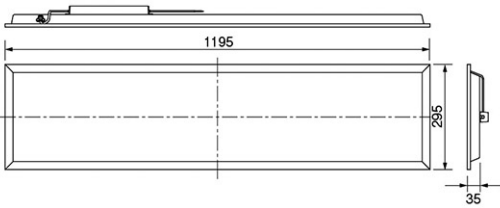

## Dimension and Materials

## Photometric Chart

Ref. No.	
Type of Luminaire	Baselight DALI Baselight Ex 2G
Set Model No.	<b>NNFC70680DZ88</b>
Type of Light Source	LED
Power Input	36W
System Lumen Output	3900 lm
System Efficacy	108 lm/W
Power Voltage	220-240V
Power Factor	0.9
Lifetime	50000H(L70)
CCT	6500K
CRI	80
SDCM	<5
Input Frequency	50/60Hz
Dimming	Dimmable
Dimming Range	1-100%
UGR	
Glare Cut Angle	
Beam Angle	
Rotation Angle	
Tilt Angle	
IP code	20
IK code	
Ambient Temperature Range	5 - 35°C
Surge Protection	
Classification of Luminaires	Class II
THDi	<10%
Effective Projected Area	
Driver	External
Cut Out Size	
Dimensions	295mm*1195mm*35mm
Weight	2 kg
Body	SPCC(White)
Reflector	
Diffuser	PS(Frost)
Trim	Aluminium(White)
Casing	
Country of Origin	China
Brand	Panasonic
Remarks	