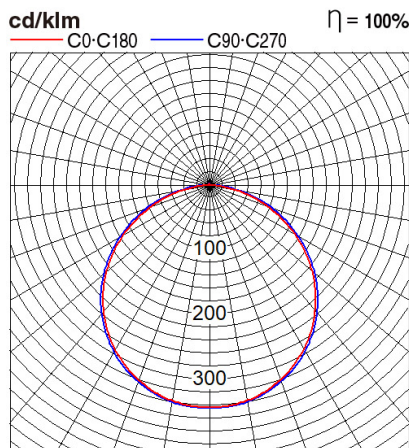

Certificates & Standards

RoHs / CISPR15 / TISI / CR

Dimension and Materials

Photometric Chart

Ref. No.	
Type of Luminaire	Baselight Standard Baselight (Pro) Ex 2G
Set Model No.	NNFC70680LE88
Type of Light Source	LED
Power Input	36W
System Lumen Output	3900 lm
System Efficacy	108 lm/W
Power Voltage	220-240V
Power Factor	0.9
Lifetime	50000H(L70)
CCT	6500K
CRI	80
SDCM	<5
Input Frequency	50/60Hz
Dimming	non-Dimmable
Dimming Range	
UGR	
Glare Cut Angle	
Beam Angle	
Rotation Angle	
Tilt Angle	
IP code	20
IK code	
Ambient Temperature Range	5 - 35°C
Surge Protection	
Classification of Luminaires	Class II
THDi	<10%
Effective Projected Area	
Driver	External
Cut Out Size	
Dimensions	295mm*1195mm*35mm
Weight	2 kg
Body	SPCC(White)
Reflector	
Diffuser	PS(Frost)
Trim	Aluminium(White)
Casing	
Country of Origin	China
Brand	Panasonic
Remarks	