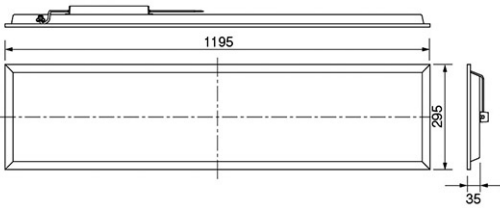

Certificates & Standards

RoHs / CISPR15 / TISI / CR

Dimension and Materials

Photometric Chart

Ref. No.	
Type of Luminaire	Baselight Standard Baselight (Pro) Ex 2G
Set Model No.	NNFC70680LE88
Type of Light Source	LED
Power Input	36W
System Lumen Output	3900 lm
System Efficacy	108 lm/W
Power Voltage	220-240V
Power Factor	0.9
Lifetime	50000H(L70)
CCT	6500K
CRI	80
SDCM	<5
Input Frequency	50/60Hz
Dimming	non-Dimmable
Dimming Range	
UGR	
Glare Cut Angle	
Beam Angle	
Rotation Angle	
Tilt Angle	
IP code	20
IK code	
Ambient Temperature Range	5 - 35°C
Surge Protection	
Classification of Luminaires	Class II
THDi	<10%
Effective Projected Area	
Driver	External
Cut Out Size	
Dimensions	295mm*1195mm*35mm
Weight	2 kg
Body	SPCC(White)
Reflector	
Diffuser	PS(Frost)
Trim	Aluminium(White)
Casing	
Country of Origin	China
Brand	Panasonic
Remarks	