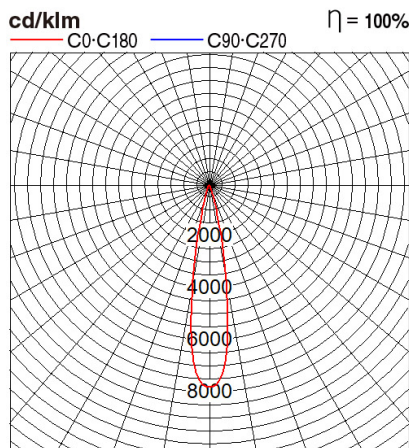

Panasonic

Certificates & Standards

RoHS

Dimension and Materials

Photometric Chart

Ref. No.	
Type of Luminaire	Downlight Glareless DL Ex-A Glareless DL
Set Model No.	NNC60011WLE88
Type of Light Source	LED
Power Input	10W
System Lumen Output	670 lm
System Efficacy	67 lm/W
Power Voltage	220-240V
Power Factor	0.9
Lifetime	50000H(L70)
CCT	3000K
CRI	80
SDCM	
Input Frequency	50/60Hz
Dimming	non-Dimmable
Dimming Range	
UGR	
Glare Cut Angle	30deg.
Beam Angle	15deg.
Rotation Angle	
Tilt Angle	
IP code	20
IK code	
Ambient Temperature Range	5 - 35°C
Surge Protection	
Classification of Luminaires	Class II
THDi	
Effective Projected Area	
Driver	Integrated
Cut Out Size	75mm
Dimensions	85mm*87mm
Weight	0.2 kg
Body	ADC(Gray)
Reflector	ADC12(Chrome)
Diffuser	PMMA(Transparent)
Trim	ADC12(White)
Casing	
Country of Origin	China
Brand	Panasonic
Remarks	