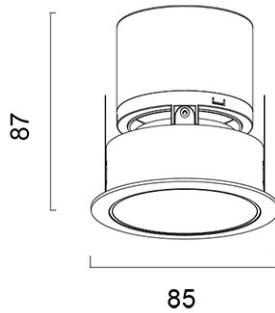

Panasonic

Certificates & Standards

RoHS

Dimension and Materials

Photometric Chart

Ref. No.	
Type of Luminaire	Downlight Glareless DL Ex-A Glareless DL
Set Model No.	NNC60011WLE88
Type of Light Source	LED
Power Input	10W
System Lumen Output	670 lm
System Efficacy	67 lm/W
Power Voltage	220-240V
Power Factor	0.9
Lifetime	50000H(L70)
CCT	3000K
CRI	80
SDCM	
Input Frequency	50/60Hz
Dimming	non-Dimmable
Dimming Range	
UGR	
Glare Cut Angle	30deg.
Beam Angle	15deg.
Rotation Angle	
Tilt Angle	
IP code	20
IK code	
Ambient Temperature Range	5 - 35°C
Surge Protection	
Classification of Luminaires	Class II
THDi	
Effective Projected Area	
Driver	Integrated
Cut Out Size	75mm
Dimensions	85mm*87mm
Weight	0.2 kg
Body	ADC(Gray)
Reflector	ADC12(Chrome)
Diffuser	PMMA(Transparent)
Trim	ADC12(White)
Casing	
Country of Origin	China
Brand	Panasonic
Remarks	