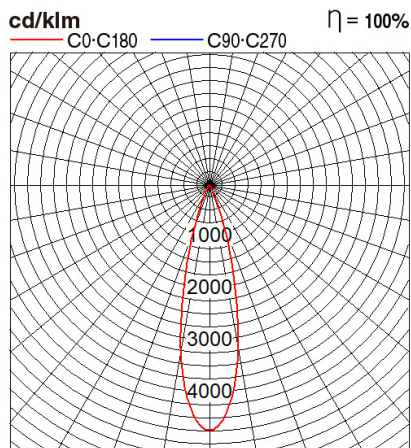

Panasonic

Certificates & Standards

RoHS

Dimension and Materials

Photometric Chart

Ref. No.	
Type of Luminaire	Downlight Glareless DL Ex-A Glareless DL
Set Model No.	NNNC60012WLE88
Type of Light Source	LED
Power Input	10W
System Lumen Output	760 lm
System Efficacy	76 lm/W
Power Voltage	220-240V
Power Factor	0.9
Lifetime	50000H(L70)
CCT	3000K
CRI	80
SDCM	
Input Frequency	50/60Hz
Dimming	non-Dimmable
Dimming Range	
UGR	
Glare Cut Angle	30deg.
Beam Angle	24deg.
Rotation Angle	
Tilt Angle	
IP code	20
IK code	
Ambient Temperature Range	5 - 35°C
Surge Protection	
Classification of Luminaires	Class II
THDi	
Effective Projected Area	
Driver	Integrated
Cut Out Size	75mm
Dimensions	85mm*87mm
Weight	0.2 kg
Body	ADC(Gray)
Reflector	ADC12(Chrome)
Diffuser	PMMA(Transparent)
Trim	ADC12(White)
Casing	
Country of Origin	China
Brand	Panasonic
Remarks	