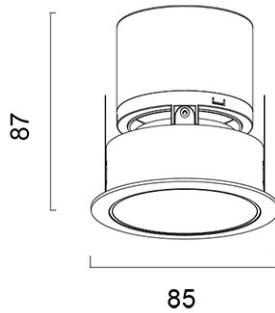

Panasonic

Certificates & Standards

RoHS

Dimension and Materials

Photometric Chart

Ref. No.	
Type of Luminaire	Downlight Glareless DL Ex-A Glareless DL
Set Model No.	NNNC60012WLE88
Type of Light Source	LED
Power Input	10W
System Lumen Output	760 lm
System Efficacy	76 lm/W
Power Voltage	220-240V
Power Factor	0.9
Lifetime	50000H(L70)
CCT	3000K
CRI	80
SDCM	
Input Frequency	50/60Hz
Dimming	non-Dimmable
Dimming Range	
UGR	
Glare Cut Angle	30deg.
Beam Angle	24deg.
Rotation Angle	
Tilt Angle	
IP code	20
IK code	
Ambient Temperature Range	5 - 35°C
Surge Protection	
Classification of Luminaires	Class II
THDi	
Effective Projected Area	
Driver	Integrated
Cut Out Size	75mm
Dimensions	85mm*87mm
Weight	0.2 kg
Body	ADC(Gray)
Reflector	ADC12(Chrome)
Diffuser	PMMA(Transparent)
Trim	ADC12(White)
Casing	
Country of Origin	China
Brand	Panasonic
Remarks	