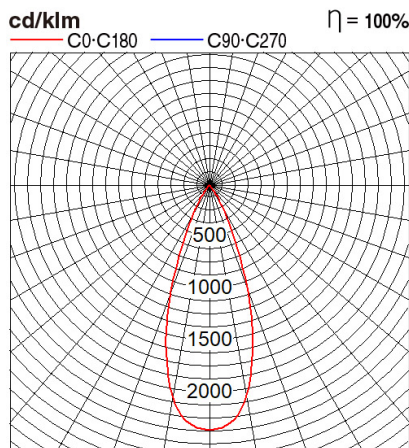

Panasonic

Certificates & Standards

RoHS

Dimension and Materials

Photometric Chart

Ref. No.	
Type of Luminaire	Downlight Glareless DL Ex-A Glareless DL
Set Model No.	NNNC60013WLE88
Type of Light Source	LED
Power Input	10W
System Lumen Output	830 lm
System Efficacy	83 lm/W
Power Voltage	220-240V
Power Factor	0.9
Lifetime	50000H(L70)
CCT	3000K
CRI	80
SDCM	
Input Frequency	50/60Hz
Dimming	non-Dimmable
Dimming Range	
UGR	
Glare Cut Angle	30deg.
Beam Angle	36deg.
Rotation Angle	
Tilt Angle	
IP code	20
IK code	
Ambient Temperature Range	5 - 35°C
Surge Protection	
Classification of Luminaires	Class II
THDi	
Effective Projected Area	
Driver	Integrated
Cut Out Size	75mm
Dimensions	85mm*87mm
Weight	0.2 kg
Body	ADC(Gray)
Reflector	ADC12(Chrome)
Diffuser	PMMA(Transparent)
Trim	ADC12(White)
Casing	
Country of Origin	China
Brand	Panasonic
Remarks	