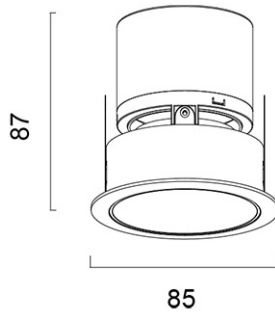

Panasonic

Certificates & Standards

RoHS

Dimension and Materials

Photometric Chart

Ref. No.	
Type of Luminaire	Downlight Glareless DL Ex-A Glareless DL
Set Model No.	NNNC60013WLE88
Type of Light Source	LED
Power Input	10W
System Lumen Output	830 lm
System Efficacy	83 lm/W
Power Voltage	220-240V
Power Factor	0.9
Lifetime	50000H(L70)
CCT	3000K
CRI	80
SDCM	
Input Frequency	50/60Hz
Dimming	non-Dimmable
Dimming Range	
UGR	
Glare Cut Angle	30deg.
Beam Angle	36deg.
Rotation Angle	
Tilt Angle	
IP code	20
IK code	
Ambient Temperature Range	5 - 35°C
Surge Protection	
Classification of Luminaires	Class II
THDi	
Effective Projected Area	
Driver	Integrated
Cut Out Size	75mm
Dimensions	85mm*87mm
Weight	0.2 kg
Body	ADC(Gray)
Reflector	ADC12(Chrome)
Diffuser	PMMA(Transparent)
Trim	ADC12(White)
Casing	
Country of Origin	China
Brand	Panasonic
Remarks	