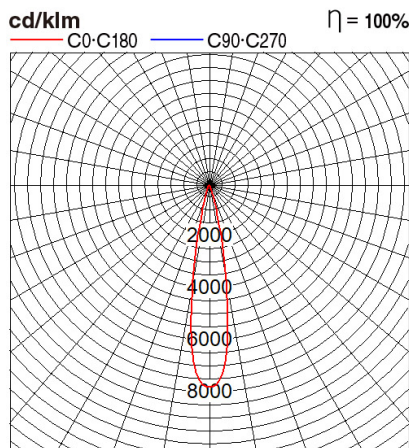

Panasonic

Certificates & Standards

RoHS

Dimension and Materials

Photometric Chart

Ref. No.	
Type of Luminaire	Downlight Glareless DL Ex-A Glareless DL
Set Model No.	NNC60031WLE88
Type of Light Source	LED
Power Input	10W
System Lumen Output	700 lm
System Efficacy	70 lm/W
Power Voltage	220-240V
Power Factor	0.9
Lifetime	50000H(L70)
CCT	4000K
CRI	80
SDCM	
Input Frequency	50/60Hz
Dimming	non-Dimmable
Dimming Range	
UGR	
Glare Cut Angle	30deg.
Beam Angle	15deg.
Rotation Angle	
Tilt Angle	
IP code	20
IK code	
Ambient Temperature Range	5 - 35°C
Surge Protection	
Classification of Luminaires	Class II
THDi	
Effective Projected Area	
Driver	Integrated
Cut Out Size	75mm
Dimensions	85mm*87mm
Weight	0.2 kg
Body	ADC(Gray)
Reflector	ADC12(Chrome)
Diffuser	PMMA(Transparent)
Trim	ADC12(White)
Casing	
Country of Origin	China
Brand	Panasonic
Remarks	