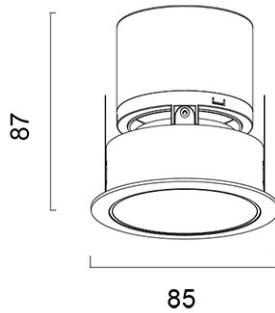

Panasonic

Certificates & Standards

RoHS

Dimension and Materials

Photometric Chart

Ref. No.	
Type of Luminaire	Downlight Glareless DL Ex-A Glareless DL
Set Model No.	NNC60031WLE88
Type of Light Source	LED
Power Input	10W
System Lumen Output	700 lm
System Efficacy	70 lm/W
Power Voltage	220-240V
Power Factor	0.9
Lifetime	50000H(L70)
CCT	4000K
CRI	80
SDCM	
Input Frequency	50/60Hz
Dimming	non-Dimmable
Dimming Range	
UGR	
Glare Cut Angle	30deg.
Beam Angle	15deg.
Rotation Angle	
Tilt Angle	
IP code	20
IK code	
Ambient Temperature Range	5 - 35°C
Surge Protection	
Classification of Luminaires	Class II
THDi	
Effective Projected Area	
Driver	Integrated
Cut Out Size	75mm
Dimensions	85mm*87mm
Weight	0.2 kg
Body	ADC(Gray)
Reflector	ADC12(Chrome)
Diffuser	PMMA(Transparent)
Trim	ADC12(White)
Casing	
Country of Origin	China
Brand	Panasonic
Remarks	