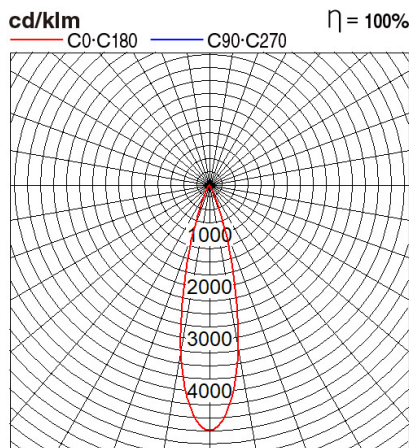

Panasonic

Certificates & Standards

RoHS

Dimension and Materials

Photometric Chart

Ref. No.	
Type of Luminaire	Downlight Glareless DL Ex-A Glareless DL
Set Model No.	NNNC60032WLE88
Type of Light Source	LED
Power Input	10W
System Lumen Output	800 lm
System Efficacy	80 lm/W
Power Voltage	220-240V
Power Factor	0.9
Lifetime	50000H(L70)
CCT	4000K
CRI	80
SDCM	
Input Frequency	50/60Hz
Dimming	non-Dimmable
Dimming Range	
UGR	
Glare Cut Angle	30deg.
Beam Angle	24deg.
Rotation Angle	
Tilt Angle	
IP code	20
IK code	
Ambient Temperature Range	5 - 35°C
Surge Protection	
Classification of Luminaires	Class II
THDi	
Effective Projected Area	
Driver	Integrated
Cut Out Size	75mm
Dimensions	85mm*87mm
Weight	0.2 kg
Body	ADC(Gray)
Reflector	ADC12(Chrome)
Diffuser	PMMA(Transparent)
Trim	ADC12(White)
Casing	
Country of Origin	China
Brand	Panasonic
Remarks	