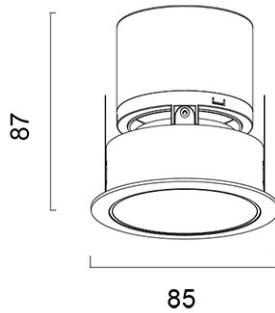

Panasonic

Certificates & Standards

RoHS

Dimension and Materials

Photometric Chart

Ref. No.	
Type of Luminaire	Downlight Glareless DL Ex-A Glareless DL
Set Model No.	NNNC60032WLE88
Type of Light Source	LED
Power Input	10W
System Lumen Output	800 lm
System Efficacy	80 lm/W
Power Voltage	220-240V
Power Factor	0.9
Lifetime	50000H(L70)
CCT	4000K
CRI	80
SDCM	
Input Frequency	50/60Hz
Dimming	non-Dimmable
Dimming Range	
UGR	
Glare Cut Angle	30deg.
Beam Angle	24deg.
Rotation Angle	
Tilt Angle	
IP code	20
IK code	
Ambient Temperature Range	5 - 35°C
Surge Protection	
Classification of Luminaires	Class II
THDi	
Effective Projected Area	
Driver	Integrated
Cut Out Size	75mm
Dimensions	85mm*87mm
Weight	0.2 kg
Body	ADC(Gray)
Reflector	ADC12(Chrome)
Diffuser	PMMA(Transparent)
Trim	ADC12(White)
Casing	
Country of Origin	China
Brand	Panasonic
Remarks	