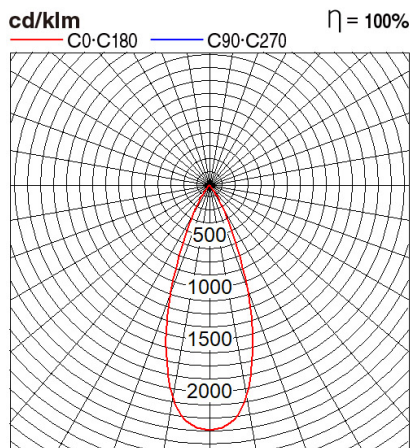

Panasonic

Certificates & Standards

RoHS

Dimension and Materials

Photometric Chart

Ref. No.	
Type of Luminaire	Downlight Glareless DL Ex-A Glareless DL
Set Model No.	NNC60033WLE88
Type of Light Source	LED
Power Input	10W
System Lumen Output	870 lm
System Efficacy	87 lm/W
Power Voltage	220-240V
Power Factor	0.9
Lifetime	50000H(L70)
CCT	4000K
CRI	80
SDCM	
Input Frequency	50/60Hz
Dimming	non-Dimmable
Dimming Range	
UGR	
Glare Cut Angle	30deg.
Beam Angle	36deg.
Rotation Angle	
Tilt Angle	
IP code	20
IK code	
Ambient Temperature Range	5 - 35°C
Surge Protection	
Classification of Luminaires	Class II
THDi	
Effective Projected Area	
Driver	Integrated
Cut Out Size	75mm
Dimensions	85mm*87mm
Weight	0.2 kg
Body	ADC(Gray)
Reflector	ADC12(Chrome)
Diffuser	PMMA(Transparent)
Trim	ADC12(White)
Casing	
Country of Origin	China
Brand	Panasonic
Remarks	