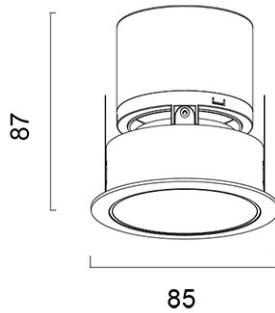

Panasonic

Certificates & Standards

RoHS

Dimension and Materials

Photometric Chart

Ref. No.	
Type of Luminaire	Downlight Glareless DL Ex-A Glareless DL
Set Model No.	NNC60033WLE88
Type of Light Source	LED
Power Input	10W
System Lumen Output	870 lm
System Efficacy	87 lm/W
Power Voltage	220-240V
Power Factor	0.9
Lifetime	50000H(L70)
CCT	4000K
CRI	80
SDCM	
Input Frequency	50/60Hz
Dimming	non-Dimmable
Dimming Range	
UGR	
Glare Cut Angle	30deg.
Beam Angle	36deg.
Rotation Angle	
Tilt Angle	
IP code	20
IK code	
Ambient Temperature Range	5 - 35°C
Surge Protection	
Classification of Luminaires	Class II
THDi	
Effective Projected Area	
Driver	Integrated
Cut Out Size	75mm
Dimensions	85mm*87mm
Weight	0.2 kg
Body	ADC(Gray)
Reflector	ADC12(Chrome)
Diffuser	PMMA(Transparent)
Trim	ADC12(White)
Casing	
Country of Origin	China
Brand	Panasonic
Remarks	