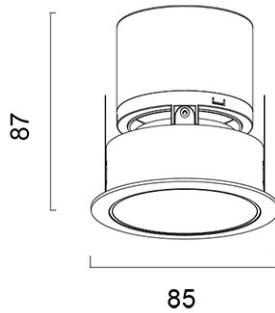

## Dimension and Materials

## Photometric Chart

Ref. No.	
Type of Luminaire	Downlight Glareless DL Ex-A Glareless DL
Set Model No.	<b>NNC60061WLE88</b>
Type of Light Source	LED
Power Input	10W
System Lumen Output	550 lm
System Efficacy	55 lm/W
Power Voltage	220-240V
Power Factor	0.9
Lifetime	50000H(L70)
CCT	3000K
CRI	90
SDCM	
Input Frequency	50/60Hz
Dimming	non-Dimmable
Dimming Range	
UGR	
Glare Cut Angle	30deg.
Beam Angle	15deg.
Rotation Angle	
Tilt Angle	
IP code	20
IK code	
Ambient Temperature Range	5 - 35°C
Surge Protection	
Classification of Luminaires	Class II
THDi	
Effective Projected Area	
Driver	Integrated
Cut Out Size	75mm
Dimensions	85mm*87mm
Weight	0.2 kg
Body	ADC(Gray)
Reflector	ADC12(Chrome)
Diffuser	PMMA(Transparent)
Trim	ADC12(White)
Casing	
Country of Origin	China
Brand	Panasonic
Remarks	