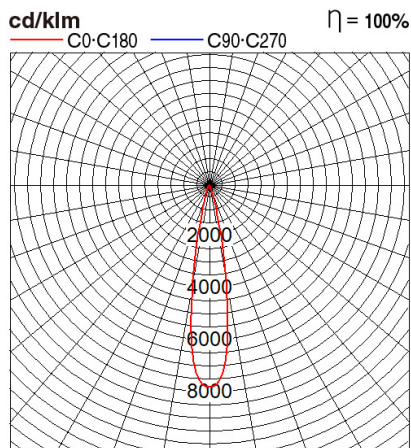

## Dimension and Materials

## Photometric Chart

Ref. No.	
Type of Luminaire	Downlight Glareless DL Ex-A Glareless DL
Set Model No.	<b>NNC60061WLE88</b>
Type of Light Source	LED
Power Input	10W
System Lumen Output	550 lm
System Efficacy	55 lm/W
Power Voltage	220-240V
Power Factor	0.9
Lifetime	50000H(L70)
CCT	3000K
CRI	90
SDCM	
Input Frequency	50/60Hz
Dimming	non-Dimmable
Dimming Range	
UGR	
Glare Cut Angle	30deg.
Beam Angle	15deg.
Rotation Angle	
Tilt Angle	
IP code	20
IK code	
Ambient Temperature Range	5 - 35°C
Surge Protection	
Classification of Luminaires	Class II
THDi	
Effective Projected Area	
Driver	Integrated
Cut Out Size	75mm
Dimensions	85mm*87mm
Weight	0.2 kg
Body	ADC(Gray)
Reflector	ADC12(Chrome)
Diffuser	PMMA(Transparent)
Trim	ADC12(White)
Casing	
Country of Origin	China
Brand	Panasonic
Remarks	