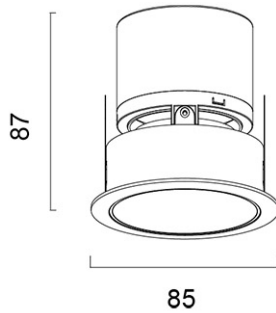

## Dimension and Materials

## Photometric Chart

Ref. No.	
Type of Luminaire	Downlight Glareless DL Ex-A Glareless DL
Set Model No.	<b>NNNC60062WLE88</b>
Type of Light Source	LED
Power Input	10W
System Lumen Output	630 lm
System Efficacy	63 lm/W
Power Voltage	220-240V
Power Factor	0.9
Lifetime	50000H(L70)
CCT	3000K
CRI	90
SDCM	
Input Frequency	50/60Hz
Dimming	non-Dimmable
Dimming Range	
UGR	
Glare Cut Angle	30deg.
Beam Angle	24deg.
Rotation Angle	
Tilt Angle	
IP code	20
IK code	
Ambient Temperature Range	5 - 35°C
Surge Protection	
Classification of Luminaires	Class II
THDi	
Effective Projected Area	
Driver	Integrated
Cut Out Size	75mm
Dimensions	85mm*87mm
Weight	0.2 kg
Body	ADC(Gray)
Reflector	ADC12(Chrome)
Diffuser	PMMA(Transparent)
Trim	ADC12(White)
Casing	
Country of Origin	China
Brand	Panasonic
Remarks	