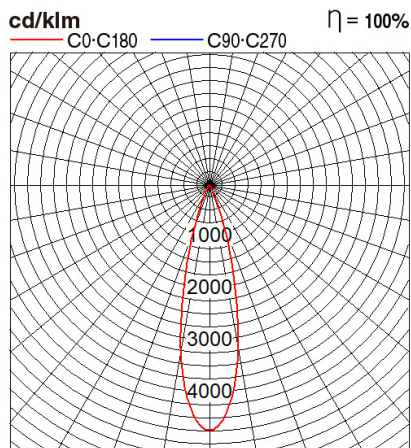

## Dimension and Materials

## Photometric Chart

Ref. No.	
Type of Luminaire	Downlight Glareless DL Ex-A Glareless DL
Set Model No.	<b>NNNC60062WLE88</b>
Type of Light Source	LED
Power Input	10W
System Lumen Output	630 lm
System Efficacy	63 lm/W
Power Voltage	220-240V
Power Factor	0.9
Lifetime	50000H(L70)
CCT	3000K
CRI	90
SDCM	
Input Frequency	50/60Hz
Dimming	non-Dimmable
Dimming Range	
UGR	
Glare Cut Angle	30deg.
Beam Angle	24deg.
Rotation Angle	
Tilt Angle	
IP code	20
IK code	
Ambient Temperature Range	5 - 35°C
Surge Protection	
Classification of Luminaires	Class II
THDi	
Effective Projected Area	
Driver	Integrated
Cut Out Size	75mm
Dimensions	85mm*87mm
Weight	0.2 kg
Body	ADC(Gray)
Reflector	ADC12(Chrome)
Diffuser	PMMA(Transparent)
Trim	ADC12(White)
Casing	
Country of Origin	China
Brand	Panasonic
Remarks	