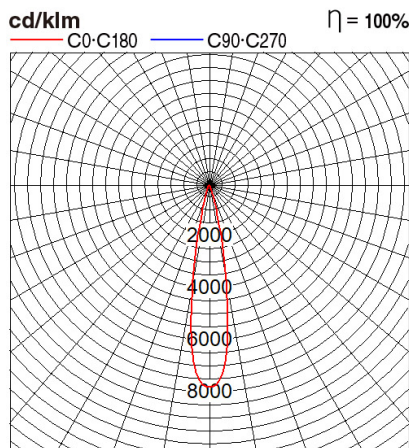

Panasonic

Certificates & Standards

RoHS

Dimension and Materials

Photometric Chart

Ref. No.	
Type of Luminaire	Downlight
	Glareless DL
	Ex-A Glareless DL
Set Model No.	NNC60081WLE88
Type of Light Source	LED
Power Input	10W
System Lumen Output	580 lm
System Efficacy	58 lm/W
Power Voltage	220-240V
Power Factor	0.9
Lifetime	50000H(L70)
CCT	4000K
CRI	90
SDCM	
Input Frequency	50/60Hz
Dimming	non-Dimmable
Dimming Range	
UGR	
Glare Cut Angle	30deg.
Beam Angle	15deg.
Rotation Angle	
Tilt Angle	
IP code	20
IK code	
Ambient Temperature Range	5 - 35°C
Surge Protection	
Classification of Luminaires	Class II
THDi	
Effective Projected Area	
Driver	Integrated
Cut Out Size	75mm
Dimensions	85mm*87mm
Weight	0.2 kg
Body	ADC(Gray)
Reflector	ADC12(Chrome)
Diffuser	PMMA(Transparent)
Trim	ADC12(White)
Casing	
Country of Origin	China
Brand	Panasonic
Remarks	