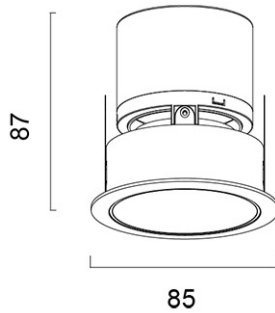

Panasonic

Certificates & Standards

RoHS

Dimension and Materials

Photometric Chart

Ref. No.	
Type of Luminaire	Downlight
	Glareless DL
	Ex-A Glareless DL
Set Model No.	NNC60081WLE88
Type of Light Source	LED
Power Input	10W
System Lumen Output	580 lm
System Efficacy	58 lm/W
Power Voltage	220-240V
Power Factor	0.9
Lifetime	50000H(L70)
CCT	4000K
CRI	90
SDCM	
Input Frequency	50/60Hz
Dimming	non-Dimmable
Dimming Range	
UGR	
Glare Cut Angle	30deg.
Beam Angle	15deg.
Rotation Angle	
Tilt Angle	
IP code	20
IK code	
Ambient Temperature Range	5 - 35°C
Surge Protection	
Classification of Luminaires	Class II
THDi	
Effective Projected Area	
Driver	Integrated
Cut Out Size	75mm
Dimensions	85mm*87mm
Weight	0.2 kg
Body	ADC(Gray)
Reflector	ADC12(Chrome)
Diffuser	PMMA(Transparent)
Trim	ADC12(White)
Casing	
Country of Origin	China
Brand	Panasonic
Remarks	