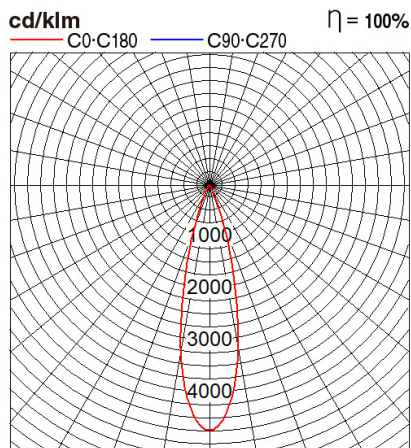

## Dimension and Materials

## Photometric Chart

Ref. No.	
Type of Luminaire	Downlight Glareless DL Ex-A Glareless DL
Set Model No.	<b>NNNC60082WLE88</b>
Type of Light Source	LED
Power Input	10W
System Lumen Output	660 lm
System Efficacy	66 lm/W
Power Voltage	220-240V
Power Factor	0.9
Lifetime	50000H(L70)
CCT	4000K
CRI	90
SDCM	
Input Frequency	50/60Hz
Dimming	non-Dimmable
Dimming Range	
UGR	
Glare Cut Angle	30deg.
Beam Angle	24deg.
Rotation Angle	
Tilt Angle	
IP code	20
IK code	
Ambient Temperature Range	5 - 35°C
Surge Protection	
Classification of Luminaires	Class II
THDi	
Effective Projected Area	
Driver	Integrated
Cut Out Size	75mm
Dimensions	85mm*87mm
Weight	0.2 kg
Body	ADC(Gray)
Reflector	ADC12(Chrome)
Diffuser	PMMA(Transparent)
Trim	ADC12(White)
Casing	
Country of Origin	China
Brand	Panasonic
Remarks	