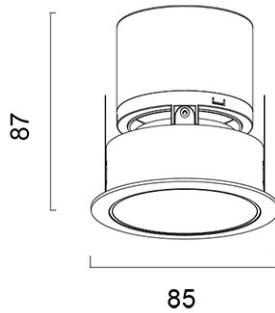

## Dimension and Materials

## Photometric Chart

Ref. No.	
Type of Luminaire	Downlight Glareless DL Ex-A Glareless DL
Set Model No.	<b>NNNC60082WLE88</b>
Type of Light Source	LED
Power Input	10W
System Lumen Output	660 lm
System Efficacy	66 lm/W
Power Voltage	220-240V
Power Factor	0.9
Lifetime	50000H(L70)
CCT	4000K
CRI	90
SDCM	
Input Frequency	50/60Hz
Dimming	non-Dimmable
Dimming Range	
UGR	
Glare Cut Angle	30deg.
Beam Angle	24deg.
Rotation Angle	
Tilt Angle	
IP code	20
IK code	
Ambient Temperature Range	5 - 35°C
Surge Protection	
Classification of Luminaires	Class II
THDi	
Effective Projected Area	
Driver	Integrated
Cut Out Size	75mm
Dimensions	85mm*87mm
Weight	0.2 kg
Body	ADC(Gray)
Reflector	ADC12(Chrome)
Diffuser	PMMA(Transparent)
Trim	ADC12(White)
Casing	
Country of Origin	China
Brand	Panasonic
Remarks	