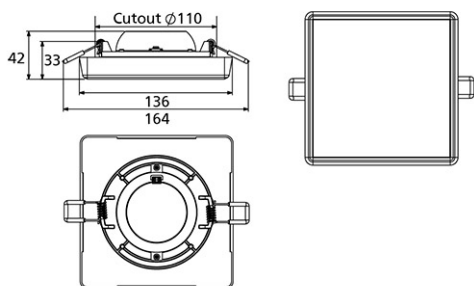

Panasonic

Certificates & Standards

RoHs / TISI

Dimension and Materials

Photometric Chart

Ref. No.	
Type of Luminaire	Downlight
	Standard DL (Trade)
	Rimless DL
Set Model No.	NNC7621488
Type of Light Source	LED
Power Input	12W
System Lumen Output	960 lm
System Efficacy	80 lm/W
Power Voltage	220-240V
Power Factor	0.5
Lifetime	15000H(L70)
CCT	6500K
CRI	80
SDCM	
Input Frequency	50/60Hz
Dimming	non-Dimmable
Dimming Range	
UGR	
Glare Cut Angle	
Beam Angle	
Rotation Angle	
Tilt Angle	
IP code	20
IK code	
Ambient Temperature Range	5 - 35°C
Surge Protection	
Classification of Luminaires	
THDi	
Effective Projected Area	
Driver	Integrated
Cut Out Size	110mm
Dimensions	W136mm*L136mm*H42mm
Weight	0.17 kg
Body	Thermal Plastic(White)
Reflector	
Diffuser	PC(Frost)
Trim	
Casing	
Country of Origin	China
Brand	Panasonic
Remarks	