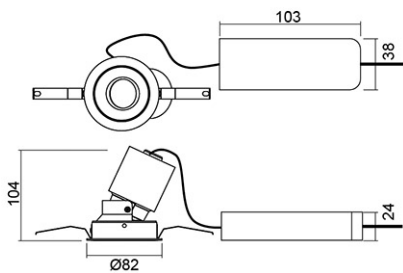

Panasonic

Certificates & Standards

Dimension and Materials

Photometric Chart

Ref. No.	
Type of Luminaire	Downlight Glareless + Adjustable DL Glareless Family (Adjustable Glareless DL)
Set Model No.	NNP23291K031 B
Type of Light Source	LED
Power Input	9W
System Lumen Output	750 lm
System Efficacy	83 lm/W
Power Voltage	220-240V
Power Factor	0.9
Lifetime	40000H(L70)
CCT	3000K
CRI	90
SDCM	
Input Frequency	50/60Hz
Dimming	Dimmable
Dimming Range	
UGR	
Glare Cut Angle	90deg.
Beam Angle	15deg.
Rotation Angle	
Tilt Angle	
IP code	20
IK code	
Ambient Temperature Range	-20 - 40°C
Surge Protection	
Classification of Luminaires	
THDi	
Effective Projected Area	
Driver	Integrated
Cut Out Size	82mm
Dimensions	L82mm*H104mm
Weight	
Body	Aluminum Die Casting
Reflector	
Diffuser	Polycarbonate
Trim	
Casing	
Country of Origin	Indonesia
Brand	Panasonic
Remarks	Black Frame