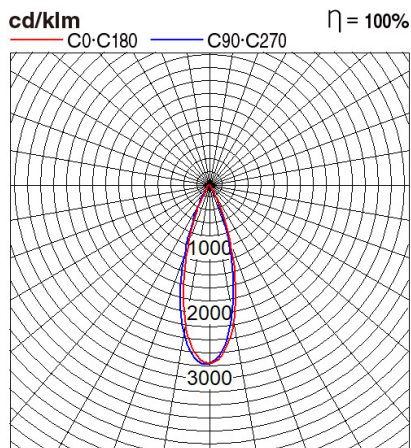

## Dimension and Materials

## Photometric Chart

Ref. No.	
Type of Luminaire	Decorative Light Decorative Light Floodlight RGBW & Mono Color
Set Model No.	<b>NNP31850GL</b>
Type of Light Source	LED
Power Input	20W
System Lumen Output	900 lm
System Efficacy	
Power Voltage	DC24V
Power Factor	
Lifetime	50000H(L70)
CCT	RGBWK
CRI	
SDCM	
Input Frequency	
Dimming	non-Dimmable
Dimming Range	
UGR	
Glare Cut Angle	75deg.
Beam Angle	30deg.
Rotation Angle	
Tilt Angle	
IP code	66
IK code	
Ambient Temperature Range	-25 - 50°C
Surge Protection	
Classification of Luminaires	
THDi	
Effective Projected Area	
Driver	Integrated
Cut Out Size	
Dimensions	173mm*133mm
Weight	
Body	ADC
Reflector	
Diffuser	
Trim	
Casing	
Country of Origin	China
Brand	Panasonic
Remarks	