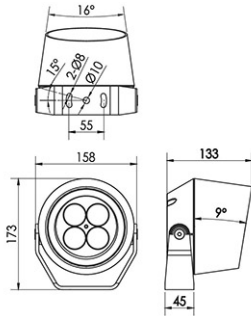

## Dimension and Materials

## Photometric Chart

Ref. No.	
Type of Luminaire	Decorative Light Decorative Light Floodlight RGBW & Mono Color
Set Model No.	<b>NNP31850GL</b>
Type of Light Source	LED
Power Input	20W
System Lumen Output	900 lm
System Efficacy	
Power Voltage	DC24V
Power Factor	
Lifetime	50000H(L70)
CCT	RGBWK
CRI	
SDCM	
Input Frequency	
Dimming	non-Dimmable
Dimming Range	
UGR	
Glare Cut Angle	75deg.
Beam Angle	30deg.
Rotation Angle	
Tilt Angle	
IP code	66
IK code	
Ambient Temperature Range	-25 - 50°C
Surge Protection	
Classification of Luminaires	
THDi	
Effective Projected Area	
Driver	Integrated
Cut Out Size	
Dimensions	173mm*133mm
Weight	
Body	ADC
Reflector	
Diffuser	
Trim	
Casing	
Country of Origin	China
Brand	Panasonic
Remarks	