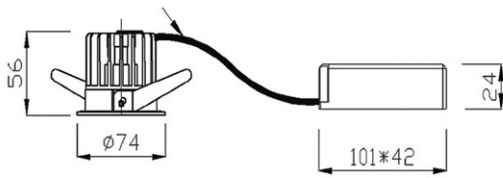

## Dimension and Materials

## Photometric Chart

Ref. No.	
Type of Luminaire	Downlight
	Waterproof DL
	Waterproof
Set Model No.	<b>NNP73183031</b>
Type of Light Source	LED
Power Input	12W
System Lumen Output	950 lm
System Efficacy	79 lm/W
Power Voltage	220-240V
Power Factor	0.85
Lifetime	30000H(L70)
CCT	3000K
CRI	90
SDCM	
Input Frequency	50/60Hz
Dimming	non-Dimmable
Dimming Range	
UGR	
Glare Cut Angle	78deg.
Beam Angle	24deg.
Rotation Angle	
Tilt Angle	
IP code	44
IK code	
Ambient Temperature Range	-20 - 40°C
Surge Protection	
Classification of Luminaires	
THDi	
Effective Projected Area	
Driver	Integrated
Cut Out Size	65mm
Dimensions	L74mm*H68mm
Weight	
Body	ADC
Reflector	
Diffuser	Polycarbonate
Trim	
Casing	
Country of Origin	China
Brand	Panasonic
Remarks	