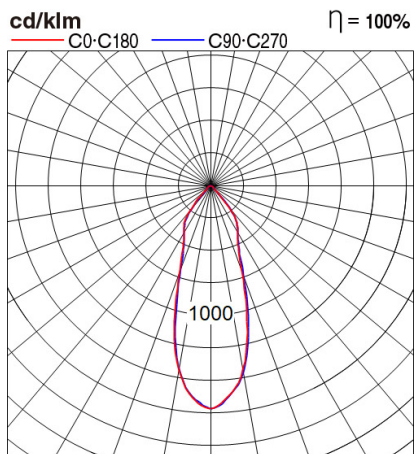

## Dimension and Materials

## Photometric Chart

Ref. No.	
Type of Luminaire	Downlight
	Waterproof DL
	Waterproof
Set Model No.	<b>NNP73183031</b>
Type of Light Source	LED
Power Input	12W
System Lumen Output	950 lm
System Efficacy	79 lm/W
Power Voltage	220-240V
Power Factor	0.85
Lifetime	30000H(L70)
CCT	3000K
CRI	90
SDCM	
Input Frequency	50/60Hz
Dimming	non-Dimmable
Dimming Range	
UGR	
Glare Cut Angle	78deg.
Beam Angle	24deg.
Rotation Angle	
Tilt Angle	
IP code	44
IK code	
Ambient Temperature Range	-20 - 40°C
Surge Protection	
Classification of Luminaires	
THDi	
Effective Projected Area	
Driver	Integrated
Cut Out Size	65mm
Dimensions	L74mm*H68mm
Weight	
Body	ADC
Reflector	
Diffuser	Polycarbonate
Trim	
Casing	
Country of Origin	China
Brand	Panasonic
Remarks	