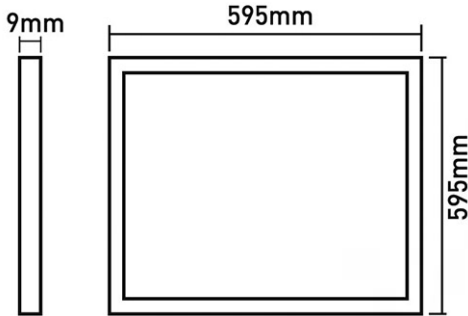

Panasonic

Certificates & Standards

RoHS

Dimension and Materials

Photometric Chart

Ref. No.	
Type of Luminaire	Baselight Standard Baselight (Pro) Panel Light
Set Model No.	NNP86130K031
Type of Light Source	LED
Power Input	40W
System Lumen Output	3600 lm
System Efficacy	90 lm/W
Power Voltage	100-242V
Power Factor	0.9
Lifetime	50000H(L70)
CCT	6500K
CRI	80
SDCM	
Input Frequency	50/60Hz
Dimming	non-Dimmable
Dimming Range	
UGR	
Glare Cut Angle	30deg.
Beam Angle	120deg.
Rotation Angle	
Tilt Angle	
IP code	20
IK code	
Ambient Temperature Range	5 - 30°C
Surge Protection	
Classification of Luminaires	
THDi	
Effective Projected Area	
Driver	External
Cut Out Size	
Dimensions	595mm*595mm*9mm
Weight	1.95 kg
Body	PC
Reflector	
Diffuser	
Trim	
Casing	
Country of Origin	China
Brand	Panasonic
Remarks	