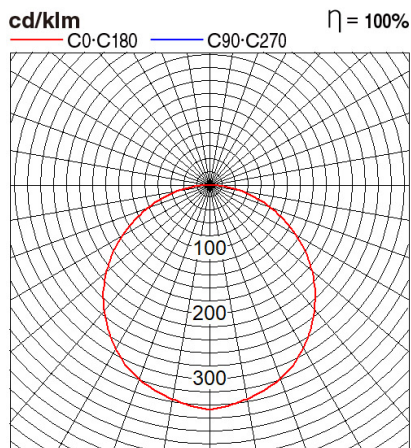

Panasonic

Certificates & Standards

RoHS

Dimension and Materials

Photometric Chart

Ref. No.	
Type of Luminaire	Baselight Standard Baselight (Pro) Panel Light
Set Model No.	NNP86130K031
Type of Light Source	LED
Power Input	40W
System Lumen Output	3600 lm
System Efficacy	90 lm/W
Power Voltage	100-242V
Power Factor	0.9
Lifetime	50000H(L70)
CCT	6500K
CRI	80
SDCM	
Input Frequency	50/60Hz
Dimming	non-Dimmable
Dimming Range	
UGR	
Glare Cut Angle	30deg.
Beam Angle	120deg.
Rotation Angle	
Tilt Angle	
IP code	20
IK code	
Ambient Temperature Range	5 - 30°C
Surge Protection	
Classification of Luminaires	
THDi	
Effective Projected Area	
Driver	External
Cut Out Size	
Dimensions	595mm*595mm*9mm
Weight	1.95 kg
Body	PC
Reflector	
Diffuser	
Trim	
Casing	
Country of Origin	China
Brand	Panasonic
Remarks	