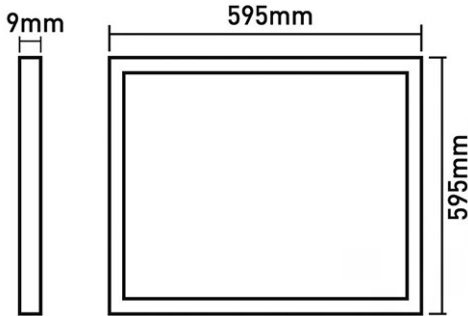

## Dimension and Materials

## Photometric Chart

Ref. No.	
Type of Luminaire	Baselight Standard Baselight (Pro) Panel Light
Set Model No.	<b>NNP86140K031</b>
Type of Light Source	LED
Power Input	30W
System Lumen Output	3300 lm
System Efficacy	110 lm/W
Power Voltage	100-242V
Power Factor	0.9
Lifetime	50000H(L70)
CCT	6500K
CRI	80
SDCM	
Input Frequency	50/60Hz
Dimming	non-Dimmable
Dimming Range	
UGR	
Glare Cut Angle	30deg.
Beam Angle	120deg.
Rotation Angle	
Tilt Angle	
IP code	20
IK code	
Ambient Temperature Range	5 - 30°C
Surge Protection	
Classification of Luminaires	
THDi	
Effective Projected Area	
Driver	External
Cut Out Size	
Dimensions	595mm*595mm*9mm
Weight	1.95 kg
Body	PC
Reflector	
Diffuser	
Trim	
Casing	
Country of Origin	China
Brand	Panasonic
Remarks	