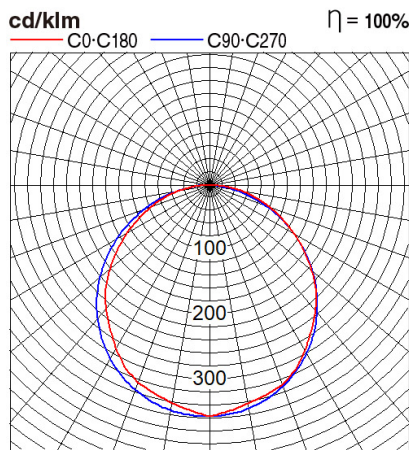

## Dimension and Materials

## Photometric Chart

Ref. No.	
Type of Luminaire	Baselight Standard Baselight (Pro) Panel Light
Set Model No.	<b>NNP86140K031</b>
Type of Light Source	LED
Power Input	30W
System Lumen Output	3300 lm
System Efficacy	110 lm/W
Power Voltage	100-242V
Power Factor	0.9
Lifetime	50000H(L70)
CCT	6500K
CRI	80
SDCM	
Input Frequency	50/60Hz
Dimming	non-Dimmable
Dimming Range	
UGR	
Glare Cut Angle	30deg.
Beam Angle	120deg.
Rotation Angle	
Tilt Angle	
IP code	20
IK code	
Ambient Temperature Range	5 - 30°C
Surge Protection	
Classification of Luminaires	
THDi	
Effective Projected Area	
Driver	External
Cut Out Size	
Dimensions	595mm*595mm*9mm
Weight	1.95 kg
Body	PC
Reflector	
Diffuser	
Trim	
Casing	
Country of Origin	China
Brand	Panasonic
Remarks	