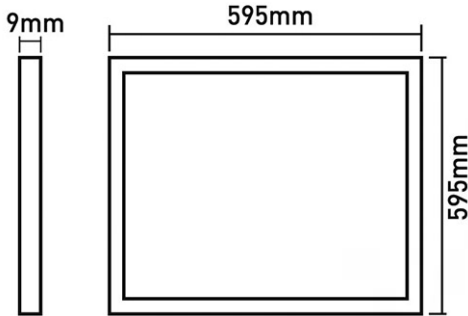

## Dimension and Materials

## Photometric Chart

Ref. No.	
Type of Luminaire	Baselight Standard Baselight (Pro) Panel Light
Set Model No.	<b>NNP86150K031</b>
Type of Light Source	LED
Power Input	40W
System Lumen Output	3600 lm
System Efficacy	90 lm/W
Power Voltage	100-242V
Power Factor	0.9
Lifetime	50000H(L70)
CCT	4000K
CRI	80
SDCM	
Input Frequency	50/60Hz
Dimming	non-Dimmable
Dimming Range	
UGR	
Glare Cut Angle	30deg.
Beam Angle	120deg.
Rotation Angle	
Tilt Angle	
IP code	20
IK code	
Ambient Temperature Range	5 - 30°C
Surge Protection	
Classification of Luminaires	
THDi	
Effective Projected Area	
Driver	External
Cut Out Size	
Dimensions	595mm*595mm*9mm
Weight	1.95 kg
Body	PC
Reflector	
Diffuser	
Trim	
Casing	
Country of Origin	China
Brand	Panasonic
Remarks	