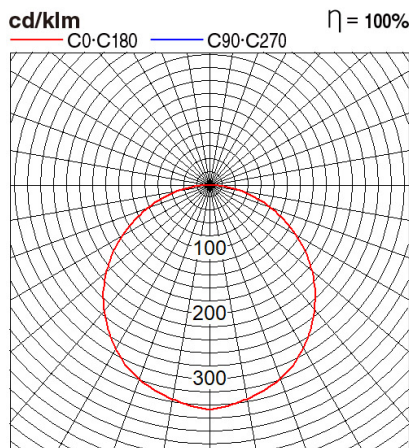

## Dimension and Materials

## Photometric Chart

Ref. No.	
Type of Luminaire	Baselight Standard Baselight (Pro) Panel Light
Set Model No.	<b>NNP86150K031</b>
Type of Light Source	LED
Power Input	40W
System Lumen Output	3600 lm
System Efficacy	90 lm/W
Power Voltage	100-242V
Power Factor	0.9
Lifetime	50000H(L70)
CCT	4000K
CRI	80
SDCM	
Input Frequency	50/60Hz
Dimming	non-Dimmable
Dimming Range	
UGR	
Glare Cut Angle	30deg.
Beam Angle	120deg.
Rotation Angle	
Tilt Angle	
IP code	20
IK code	
Ambient Temperature Range	5 - 30°C
Surge Protection	
Classification of Luminaires	
THDi	
Effective Projected Area	
Driver	External
Cut Out Size	
Dimensions	595mm*595mm*9mm
Weight	1.95 kg
Body	PC
Reflector	
Diffuser	
Trim	
Casing	
Country of Origin	China
Brand	Panasonic
Remarks	