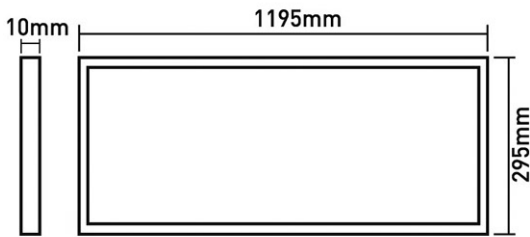

Panasonic

Certificates & Standards

RoHS

Dimension and Materials

Photometric Chart

Ref. No.	
Type of Luminaire	Baselight Standard Baselight (Pro) Panel Light
Set Model No.	NNP86720K031
Type of Light Source	LED
Power Input	30W
System Lumen Output	3300 lm
System Efficacy	110 lm/W
Power Voltage	100-242V
Power Factor	0.9
Lifetime	50000H(L70)
CCT	4000K
CRI	80
SDCM	
Input Frequency	50/60Hz
Dimming	non-Dimmable
Dimming Range	
UGR	
Glare Cut Angle	30deg.
Beam Angle	120deg.
Rotation Angle	
Tilt Angle	
IP code	20
IK code	
Ambient Temperature Range	5 - 30°C
Surge Protection	
Classification of Luminaires	
THDi	
Effective Projected Area	
Driver	External
Cut Out Size	
Dimensions	295mm*1195mm*10mm
Weight	1.95 kg
Body	PC
Reflector	
Diffuser	
Trim	
Casing	
Country of Origin	China
Brand	Panasonic
Remarks	