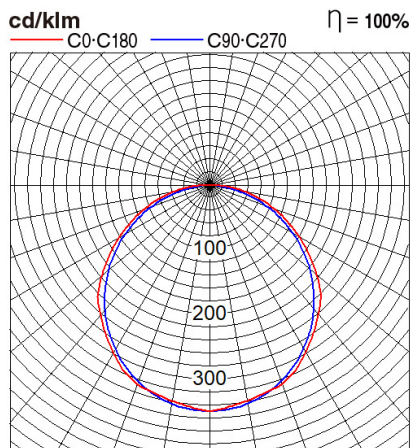

Panasonic

Certificates & Standards

RoHS

Dimension and Materials

Photometric Chart

Ref. No.	
Type of Luminaire	Baselight Standard Baselight (Pro) Panel Light
Set Model No.	NNP86720K031
Type of Light Source	LED
Power Input	30W
System Lumen Output	3300 lm
System Efficacy	110 lm/W
Power Voltage	100-242V
Power Factor	0.9
Lifetime	50000H(L70)
CCT	4000K
CRI	80
SDCM	
Input Frequency	50/60Hz
Dimming	non-Dimmable
Dimming Range	
UGR	
Glare Cut Angle	30deg.
Beam Angle	120deg.
Rotation Angle	
Tilt Angle	
IP code	20
IK code	
Ambient Temperature Range	5 - 30°C
Surge Protection	
Classification of Luminaires	
THDi	
Effective Projected Area	
Driver	External
Cut Out Size	
Dimensions	295mm*1195mm*10mm
Weight	1.95 kg
Body	PC
Reflector	
Diffuser	
Trim	
Casing	
Country of Origin	China
Brand	Panasonic
Remarks	