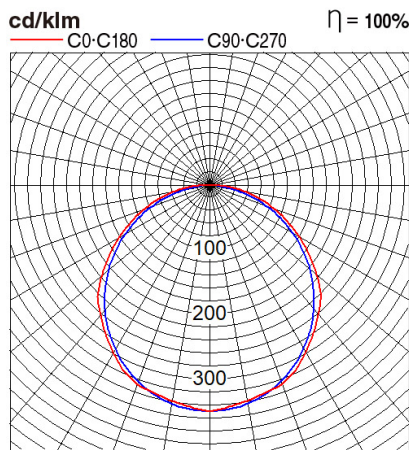

## Dimension and Materials

## Photometric Chart

Ref. No.	
Type of Luminaire	Baselight Standard Baselight (Pro) Panel Light
Set Model No.	<b>NNP86740K031</b>
Type of Light Source	LED
Power Input	30W
System Lumen Output	3300 lm
System Efficacy	110 lm/W
Power Voltage	100-242V
Power Factor	0.9
Lifetime	50000H(L70)
CCT	6500K
CRI	80
SDCM	
Input Frequency	50/60Hz
Dimming	non-Dimmable
Dimming Range	
UGR	
Glare Cut Angle	30deg.
Beam Angle	120deg.
Rotation Angle	
Tilt Angle	
IP code	20
IK code	
Ambient Temperature Range	5 - 30°C
Surge Protection	
Classification of Luminaires	
THDi	
Effective Projected Area	
Driver	External
Cut Out Size	
Dimensions	295mm*1195mm*10mm
Weight	1.95 kg
Body	PC
Reflector	
Diffuser	
Trim	
Casing	
Country of Origin	China
Brand	Panasonic
Remarks	