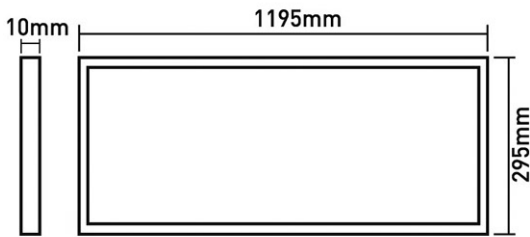

## Dimension and Materials

## Photometric Chart

Ref. No.	
Type of Luminaire	Baselight Standard Baselight (Pro) Panel Light
Set Model No.	<b>NNP86740K031</b>
Type of Light Source	LED
Power Input	30W
System Lumen Output	3300 lm
System Efficacy	110 lm/W
Power Voltage	100-242V
Power Factor	0.9
Lifetime	50000H(L70)
CCT	6500K
CRI	80
SDCM	
Input Frequency	50/60Hz
Dimming	non-Dimmable
Dimming Range	
UGR	
Glare Cut Angle	30deg.
Beam Angle	120deg.
Rotation Angle	
Tilt Angle	
IP code	20
IK code	
Ambient Temperature Range	5 - 30°C
Surge Protection	
Classification of Luminaires	
THDi	
Effective Projected Area	
Driver	External
Cut Out Size	
Dimensions	295mm*1195mm*10mm
Weight	1.95 kg
Body	PC
Reflector	
Diffuser	
Trim	
Casing	
Country of Origin	China
Brand	Panasonic
Remarks	