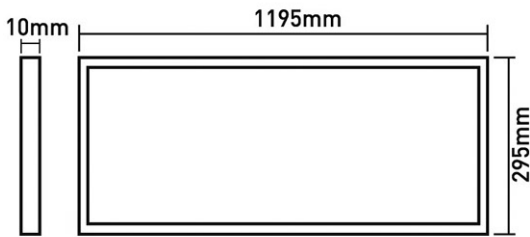

Panasonic

Certificates & Standards

RoHS

Dimension and Materials

Photometric Chart

Ref. No.	
Type of Luminaire	Baselight Standard Baselight (Pro) Panel Light
Set Model No.	NNP86750K031
Type of Light Source	LED
Power Input	40W
System Lumen Output	3600 lm
System Efficacy	90 lm/W
Power Voltage	100-242V
Power Factor	0.9
Lifetime	50000H(L70)
CCT	6500K
CRI	80
SDCM	
Input Frequency	50/60Hz
Dimming	non-Dimmable
Dimming Range	
UGR	
Glare Cut Angle	30deg.
Beam Angle	120deg.
Rotation Angle	
Tilt Angle	
IP code	20
IK code	
Ambient Temperature Range	5 - 30°C
Surge Protection	
Classification of Luminaires	
THDi	
Effective Projected Area	
Driver	External
Cut Out Size	
Dimensions	295mm*1195mm*10mm
Weight	1.95 kg
Body	PC
Reflector	
Diffuser	
Trim	
Casing	
Country of Origin	China
Brand	Panasonic
Remarks	