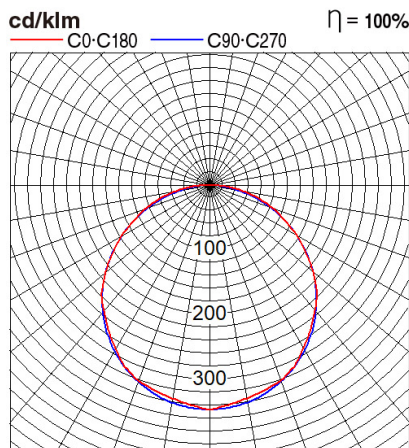

Panasonic

Certificates & Standards

RoHS

Dimension and Materials

Photometric Chart

Ref. No.	
Type of Luminaire	Baselight Standard Baselight (Pro) Panel Light
Set Model No.	NNP86750K031
Type of Light Source	LED
Power Input	40W
System Lumen Output	3600 lm
System Efficacy	90 lm/W
Power Voltage	100-242V
Power Factor	0.9
Lifetime	50000H(L70)
CCT	6500K
CRI	80
SDCM	
Input Frequency	50/60Hz
Dimming	non-Dimmable
Dimming Range	
UGR	
Glare Cut Angle	30deg.
Beam Angle	120deg.
Rotation Angle	
Tilt Angle	
IP code	20
IK code	
Ambient Temperature Range	5 - 30°C
Surge Protection	
Classification of Luminaires	
THDi	
Effective Projected Area	
Driver	External
Cut Out Size	
Dimensions	295mm*1195mm*10mm
Weight	1.95 kg
Body	PC
Reflector	
Diffuser	
Trim	
Casing	
Country of Origin	China
Brand	Panasonic
Remarks	