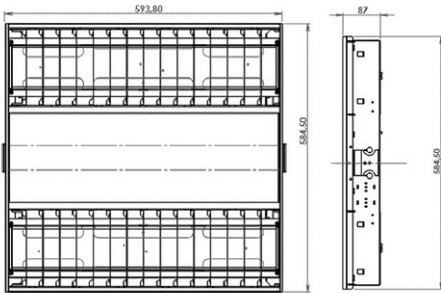

## Dimension and Materials

## Photometric Chart

Ref. No.	
Type of Luminaire	Baselight System Ceiling Baselight System Ceiling
Set Model No.	<b>NNPAM85002H</b>
Type of Light Source	LED
Power Input	43W
System Lumen Output	4630 lm
System Efficacy	
Power Voltage	100-242V
Power Factor	
Lifetime	40000H(L70)
CCT	4000K
CRI	80
SDCM	
Input Frequency	50/60Hz
Dimming	non-Dimmable
Dimming Range	
UGR	
Glare Cut Angle	
Beam Angle	
Rotation Angle	
Tilt Angle	
IP code	20
IK code	
Ambient Temperature Range	5 - 35°C
Surge Protection	
Classification of Luminaires	
THDi	
Effective Projected Area	
Driver	Integrated
Cut Out Size	
Dimensions	584.50mm*593.80mm*87mm
Weight	
Body	White Paint Steel
Reflector	
Diffuser	
Trim	
Casing	
Country of Origin	Indonesia
Brand	Panasonic
Remarks	