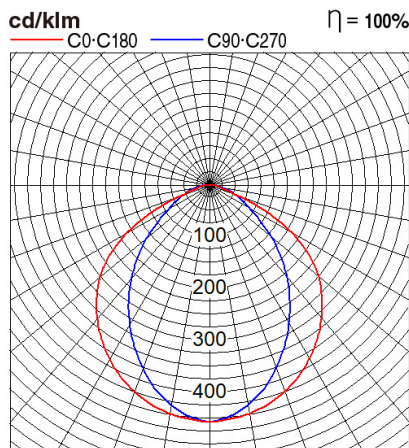

## Dimension and Materials

## Photometric Chart

Ref. No.	
Type of Luminaire	Baselight System Ceiling Baselight System Ceiling
Set Model No.	<b>NNPAM85002H</b>
Type of Light Source	LED
Power Input	43W
System Lumen Output	4630 lm
System Efficacy	
Power Voltage	100-242V
Power Factor	
Lifetime	40000H(L70)
CCT	4000K
CRI	80
SDCM	
Input Frequency	50/60Hz
Dimming	non-Dimmable
Dimming Range	
UGR	
Glare Cut Angle	
Beam Angle	
Rotation Angle	
Tilt Angle	
IP code	20
IK code	
Ambient Temperature Range	5 - 35°C
Surge Protection	
Classification of Luminaires	
THDi	
Effective Projected Area	
Driver	Integrated
Cut Out Size	
Dimensions	584.50mm*593.80mm*87mm
Weight	
Body	White Paint Steel
Reflector	
Diffuser	
Trim	
Casing	
Country of Origin	Indonesia
Brand	Panasonic
Remarks	