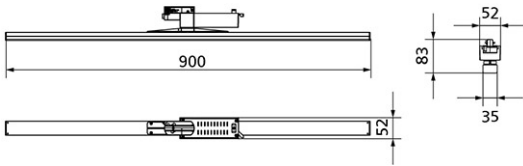

## Dimension and Materials

## Photometric Chart

Ref. No.	
Type of Luminaire	Baselight
	Linear in Duct
	Track Line Light
Set Model No.	<b>NNV70331BE1A</b>
Type of Light Source	LED
Power Input	24W
System Lumen Output	2500 lm
System Efficacy	104 lm/W
Power Voltage	220-240V
Power Factor	0.9
Lifetime	50000H(L70)
CCT	5000K
CRI	80
SDCM	<3
Input Frequency	50/60Hz
Dimming	non-Dimmable
Dimming Range	
UGR	
Glare Cut Angle	
Beam Angle	
Rotation Angle	
Tilt Angle	
IP code	20
IK code	
Ambient Temperature Range	5 - 35°C
Surge Protection	
Classification of Luminaires	Class I
THDi	<10%
Effective Projected Area	
Driver	External
Cut Out Size	
Dimensions	52mm*900mm*83mm
Weight	0.82 kg
Body	ADC(Black)
Reflector	
Diffuser	PC(White)
Trim	
Casing	
Country of Origin	China
Brand	Panasonic
Remarks	Black