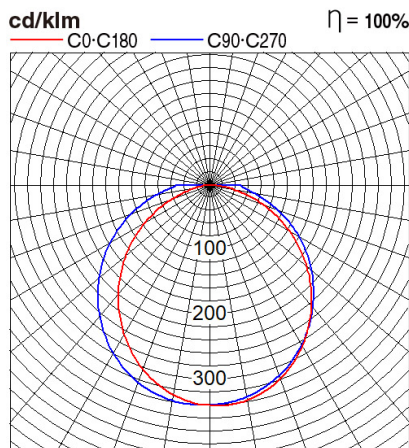

## Dimension and Materials

## Photometric Chart

Ref. No.	
Type of Luminaire	Baselight
	Linear in Duct
	Track Line Light
Set Model No.	<b>NNV70331BE1A</b>
Type of Light Source	LED
Power Input	24W
System Lumen Output	2500 lm
System Efficacy	104 lm/W
Power Voltage	220-240V
Power Factor	0.9
Lifetime	50000H(L70)
CCT	5000K
CRI	80
SDCM	<3
Input Frequency	50/60Hz
Dimming	non-Dimmable
Dimming Range	
UGR	
Glare Cut Angle	
Beam Angle	
Rotation Angle	
Tilt Angle	
IP code	20
IK code	
Ambient Temperature Range	5 - 35°C
Surge Protection	
Classification of Luminaires	Class I
THDi	<10%
Effective Projected Area	
Driver	External
Cut Out Size	
Dimensions	52mm*900mm*83mm
Weight	0.82 kg
Body	ADC(Black)
Reflector	
Diffuser	PC(White)
Trim	
Casing	
Country of Origin	China
Brand	Panasonic
Remarks	Black