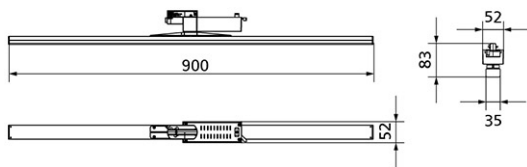

## Dimension and Materials

## Photometric Chart

Ref. No.	
Type of Luminaire	Baselight Linear in Duct Track Line Light
Set Model No.	<b>NNV70381WE1A</b>
Type of Light Source	LED
Power Input	24W
System Lumen Output	2500 lm
System Efficacy	104 lm/W
Power Voltage	220-240V
Power Factor	0.9
Lifetime	50000H(L70)
CCT	4000K
CRI	80
SDCM	<3
Input Frequency	50/60Hz
Dimming	non-Dimmable
Dimming Range	
UGR	
Glare Cut Angle	
Beam Angle	
Rotation Angle	
Tilt Angle	
IP code	20
IK code	
Ambient Temperature Range	5 - 35°C
Surge Protection	
Classification of Luminaires	Class I
THDi	<10%
Effective Projected Area	
Driver	External
Cut Out Size	
Dimensions	52mm*900mm*83mm
Weight	0.82 kg
Body	ADC(White)
Reflector	
Diffuser	PC(White)
Trim	
Casing	
Country of Origin	China
Brand	Panasonic
Remarks	White