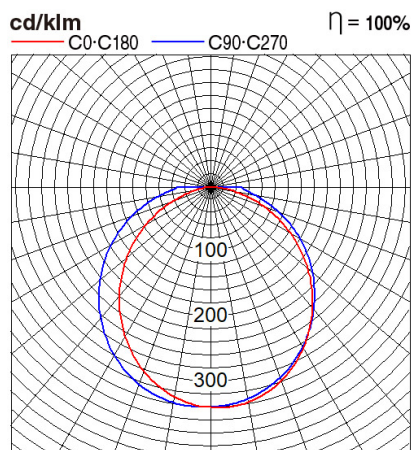

## Dimension and Materials

## Photometric Chart

Ref. No.	
Type of Luminaire	Baselight Linear in Duct Track Line Light
Set Model No.	<b>NNV70381WE1A</b>
Type of Light Source	LED
Power Input	24W
System Lumen Output	2500 lm
System Efficacy	104 lm/W
Power Voltage	220-240V
Power Factor	0.9
Lifetime	50000H(L70)
CCT	4000K
CRI	80
SDCM	<3
Input Frequency	50/60Hz
Dimming	non-Dimmable
Dimming Range	
UGR	
Glare Cut Angle	
Beam Angle	
Rotation Angle	
Tilt Angle	
IP code	20
IK code	
Ambient Temperature Range	5 - 35°C
Surge Protection	
Classification of Luminaires	Class I
THDi	<10%
Effective Projected Area	
Driver	External
Cut Out Size	
Dimensions	52mm*900mm*83mm
Weight	0.82 kg
Body	ADC(White)
Reflector	
Diffuser	PC(White)
Trim	
Casing	
Country of Origin	China
Brand	Panasonic
Remarks	White