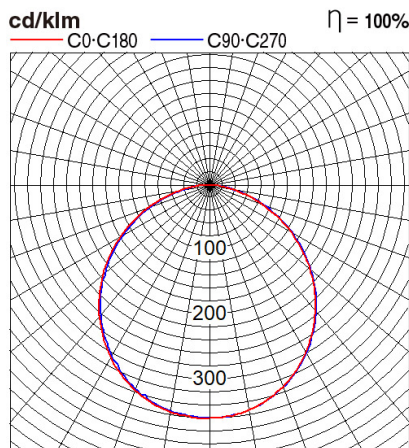

Panasonic

Certificates & Standards

RoHS

Dimension and Materials

Photometric Chart

Ref. No.	
Type of Luminaire	Baselight
	Linear in Duct
	Track Panel Light
Set Model No.	NNV70480WE1A
Type of Light Source	LED
Power Input	15W
System Lumen Output	1500 lm
System Efficacy	100 lm/W
Power Voltage	220-240V
Power Factor	0.9
Lifetime	50000H(L70)
CCT	5000K
CRI	80
SDCM	<5
Input Frequency	50/60Hz
Dimming	non-Dimmable
Dimming Range	
UGR	
Glare Cut Angle	
Beam Angle	
Rotation Angle	
Tilt Angle	
IP code	20
IK code	
Ambient Temperature Range	5 - 35°C
Surge Protection	
Classification of Luminaires	Class I
THDi	
Effective Projected Area	
Driver	External
Cut Out Size	
Dimensions	268mm*115mm
Weight	1.29 kg
Body	ADC(White)
Reflector	
Diffuser	PC(White)
Trim	
Casing	
Country of Origin	China
Brand	Panasonic
Remarks	White