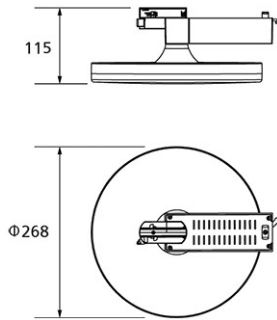

Panasonic

Certificates & Standards

RoHS

Dimension and Materials

Photometric Chart

Ref. No.	
Type of Luminaire	Baselight
	Linear in Duct
	Track Panel Light
Set Model No.	NNV70480WE1A
Type of Light Source	LED
Power Input	15W
System Lumen Output	1500 lm
System Efficacy	100 lm/W
Power Voltage	220-240V
Power Factor	0.9
Lifetime	50000H(L70)
CCT	5000K
CRI	80
SDCM	<5
Input Frequency	50/60Hz
Dimming	non-Dimmable
Dimming Range	
UGR	
Glare Cut Angle	
Beam Angle	
Rotation Angle	
Tilt Angle	
IP code	20
IK code	
Ambient Temperature Range	5 - 35°C
Surge Protection	
Classification of Luminaires	Class I
THDi	
Effective Projected Area	
Driver	External
Cut Out Size	
Dimensions	268mm*115mm
Weight	1.29 kg
Body	ADC(White)
Reflector	
Diffuser	PC(White)
Trim	
Casing	
Country of Origin	China
Brand	Panasonic
Remarks	White